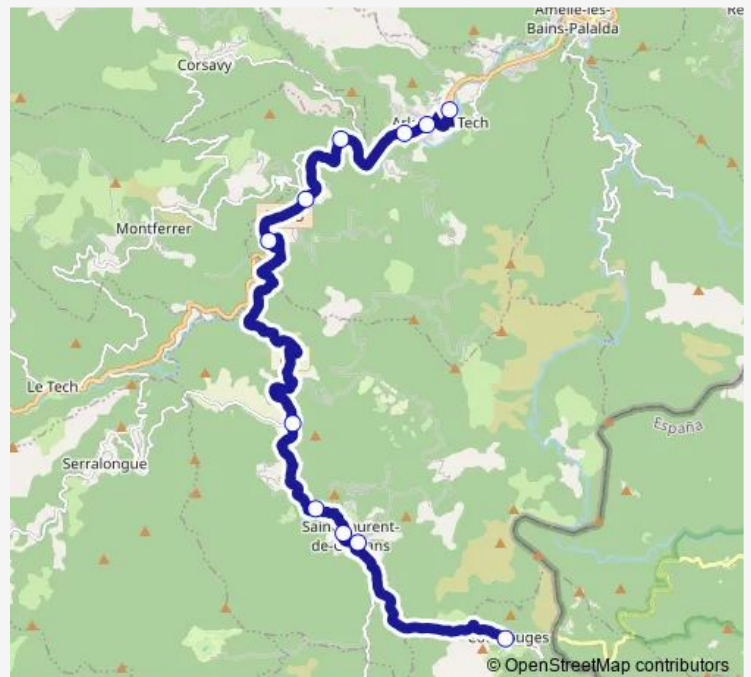

Friday 05:45-16:55

Saturday 05:45-16:55

Sunday —

Route info

Direction: Coustouges - Parking

Stops: 11

Trip Duration: 0 hour 30 min

532 — Coustouges - Arles SUR Tech

Direction

Arles-SUR-Tech - Gare Routiere — Coustouges - Parking

11 stops

[Open route schedule](#)

Arles-SUR-Tech - Gare Routiere

Arles-SUR-Tech - Chbre des metiers

Arles-SUR-Tech - Mas d'en Plume

Montferrer - La Palma