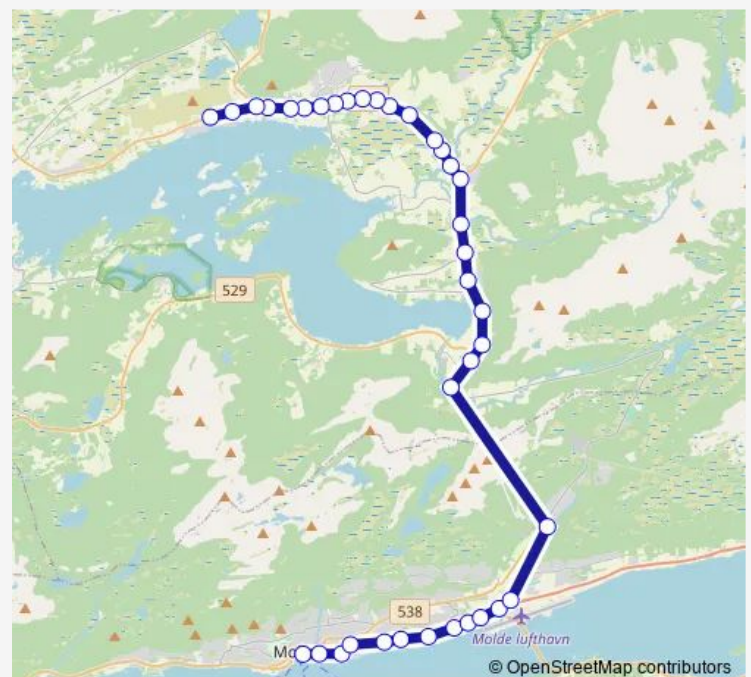

Friday 10:35-20:05

Saturday —

Sunday —

Route info

Direction: Elnesvågen skolesenter

Stops: 34

Trip Duration: 0 hour 30 min

■ 532 — Molde-Elnesvågen