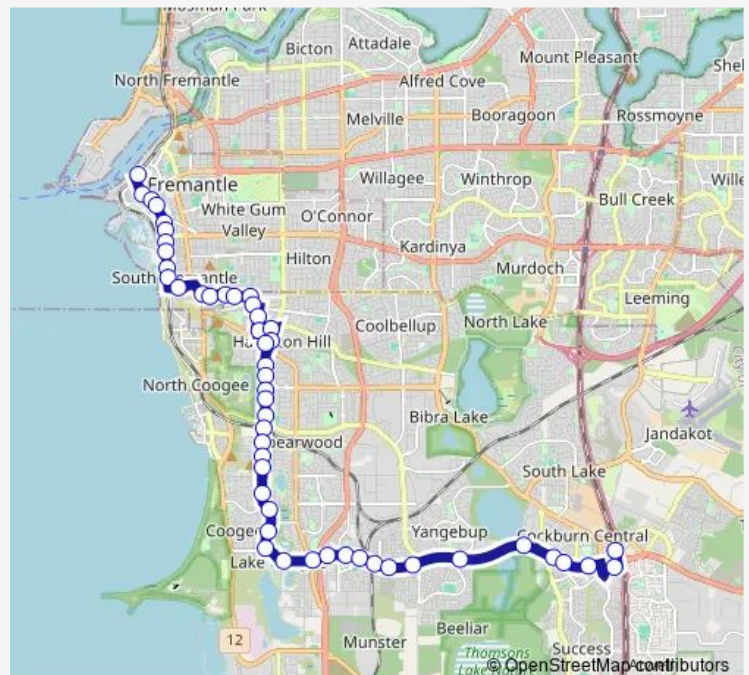

Beeliar Dr Before Watson Rd

Beeliar Dr Before Stock Rd

Beeliar Dr After Stock Rd

Mayor Rd Before Fawcett Rd

Hamilton Rd After Mayor Rd

Hamilton Rd Before Gumina Pl

Hamilton Rd Before Favazzo Pl

Hamilton Rd After Cranberry St

Saturday —

Sunday —

Route info

Direction: Cockburn Stn Stand 4

Stops: 49

Trip Duration: 0 hour 56 min

Hamilton Rd Before Ocean Rd

Hamilton Rd Before Entrance Rd

Hamilton Rd Before Kent St

Hamilton Rd Before Dane Pl

Hamilton Rd Before Phoenix Rd

Hamilton Rd Before Owen Rd

Hamilton Rd Before Paulik Wy

Carrington St Before Forrest Rd

Forrest Rd After Carrington St

Kerry St Before Kerry Pl