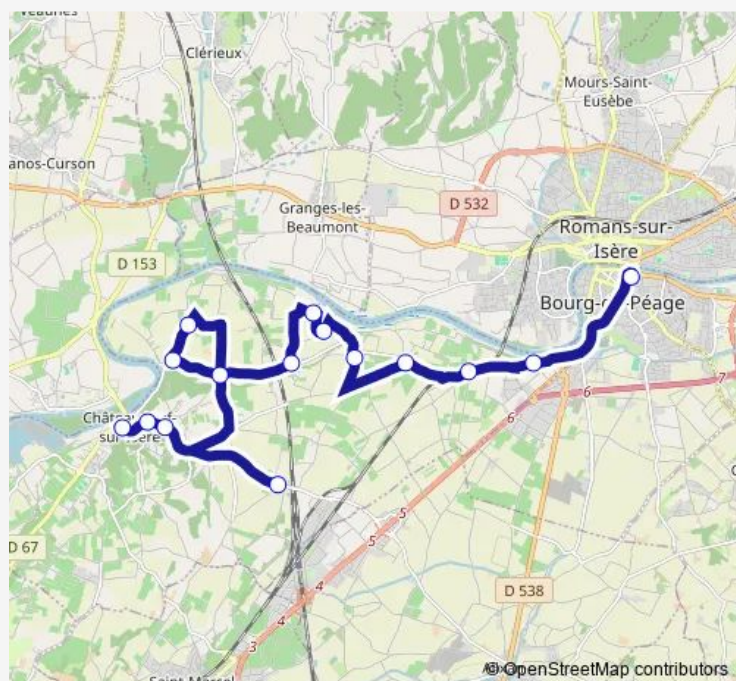

Bus 532 Ligne 530

[Go to website](#)

Direction

BDP College DE L'Europe — Vouleux

15 stops

[Open route schedule](#)

BDP College DE L'Europe

Beauregard

LES Peupliers

Chateauneuf L'Ardoise

Place DES Pierres

Chateauneuf Centre

Vouleux

Route schedule

BDP College DE L'Europe — Vouleux

Monday —

Tuesday —

Wednesday 11:20

Thursday —

Friday —

Saturday —

Sunday —

Route info

Direction: BDP College DE L'Europe

Stops: 15

Trip Duration: 0 hour 35 min

532 — Ligne 530

BusMaps

532 Bus time schedules and route maps are available in an offline PDF at busmaps.com. Use the busmaps.com website to see live bus times, train schedule or subway schedule, and step-by-step directions for all public transit in Valence