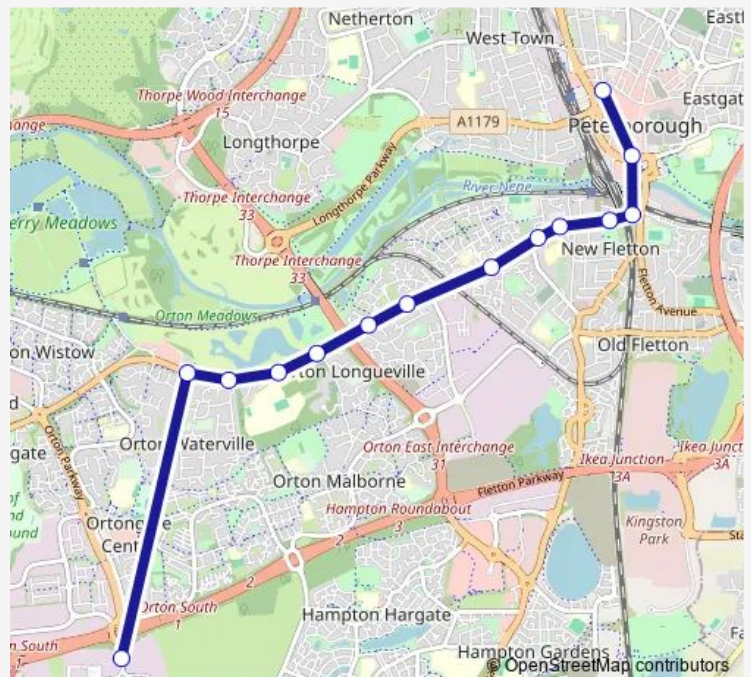

Bus 25X Peterborough - Alwalton Hill Business Park

[Go to website](#)

Direction

Queensgate Bus Stn — Waterworth Road

14 stops

[Open route schedule](#)

- Queensgate Bus Stn
- Rivergate - Southbound
- Town Bridge Corner
- The Cherry Tree
- Guild House
- Earl Spencer Court
- Bakers Lane
- Toll House Road
- Gordon Arms
- Orton Mere
- Nene Park Academy
- Lady Lodge Drive
- Cherry Orton Road
- Waterworth Road

Route schedule

Queensgate Bus Stn — Waterworth Road

Monday	06:02-21:25
Tuesday	06:02-21:25
Wednesday	06:02-21:25
Thursday	06:02-21:25
Friday	06:02-21:25
Saturday	06:02-21:25
Sunday	06:02-21:25

Route info

Direction: Queensgate Bus Stn

Stops: 14

Trip Duration: 0 hour 16 min

■ 25X — Peterborough - Alwalton Hill Business Park

Direction

Waterworth Road — Queensgate Bus Stn

13 stops

[Open route schedule](#)

Tuesday 08:44

Wednesday 08:44

Thursday 08:44

Friday 08:44

Saturday 07:47

Sunday 07:47

Route info

Direction: Waterworth Road