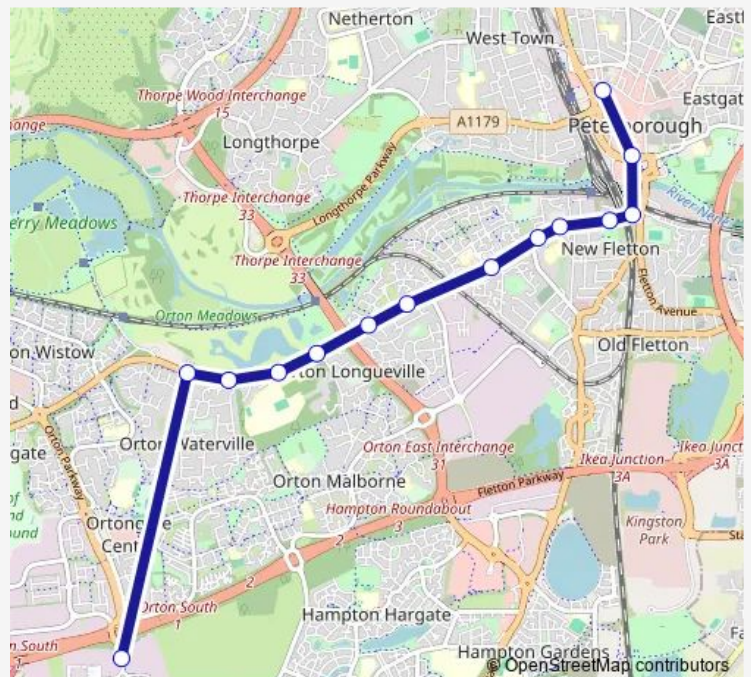

### Direction

Queensgate Bus Stn — Waterworth Road

14 stops

[Open route schedule](#)

- Queensgate Bus Stn
- Rivergate - Southbound
- Town Bridge Corner
- The Cherry Tree
- Guild House
- Earl Spencer Court
- Bakers Lane
- Toll House Road
- Gordon Arms
- Orton Mere
- Nene Park Academy
- Lady Lodge Drive
- Cherry Orton Road
- Waterworth Road

### Route schedule

Queensgate Bus Stn — Waterworth Road

Monday	06:02-21:25
Tuesday	06:02-21:25
Wednesday	06:02-21:25
Thursday	06:02-21:25
Friday	06:02-21:25
Saturday	06:02-21:25
Sunday	06:02-21:25

### Route info

Direction: Queensgate Bus Stn

Stops: 14

Trip Duration: 0 hour 17 min

■ 25X — Peterborough - Alwalton Hill Business Park

**Direction**

Waterworth Road — Queensgate Bus Stn

13 stops

## Route info

Direction: Waterworth Road

Stops: 13

Trip Duration: 0 hour 20 min

25X Bus time schedules and route maps are available in an offline PDF at busmaps.com. Use the busmaps.com website to see live bus times, train schedule or subway schedule, and step-by-step directions for all public transit in Peterborough