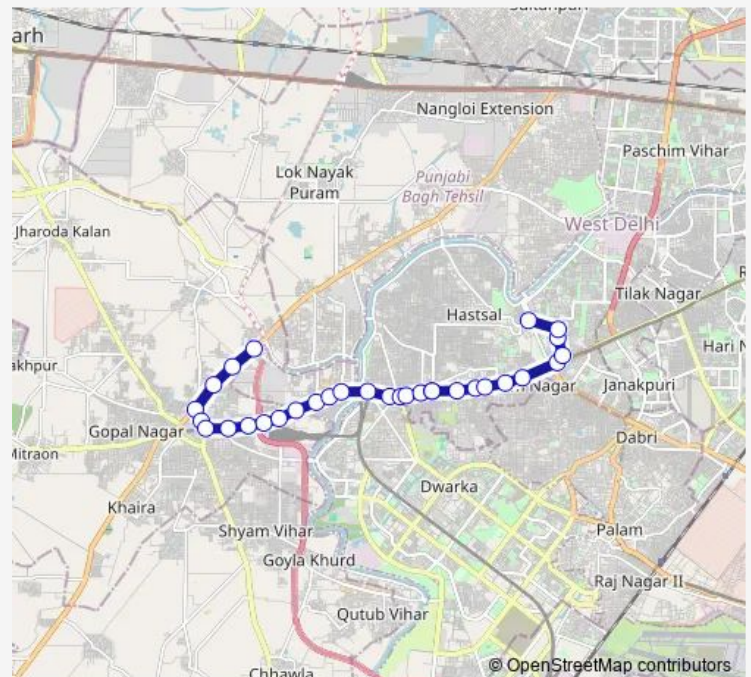

Thursday 05:50-23:20

Friday 05:50-23:20

Saturday 05:50-23:20

Sunday 05:50-23:20

Route info

Direction: Dichau Kalan Depot

Stops: 31

Trip Duration: 0 hour 49 min