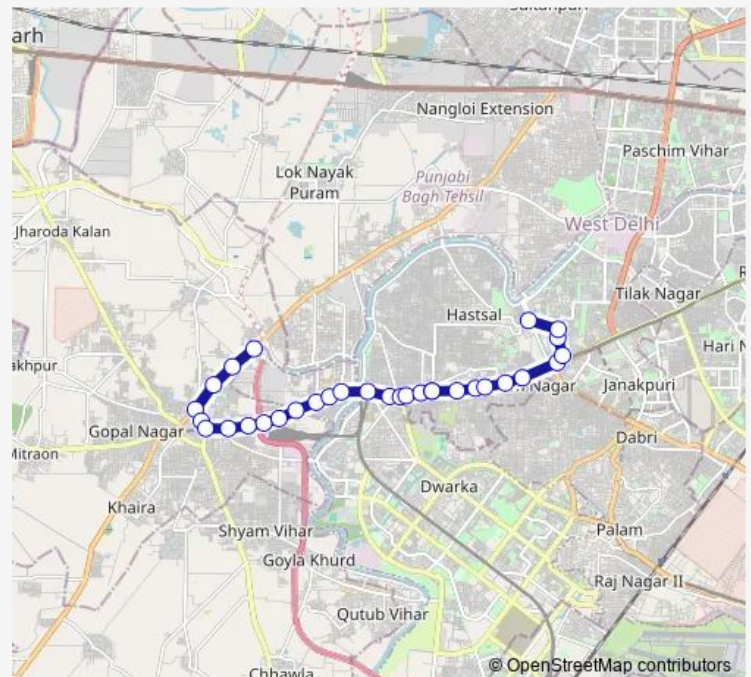

### Route schedule

Dichau Kalan Depot — Hastal Village LIG Flats

Monday 05:50-23:20

Tuesday 05:50-23:20

Wednesday 05:50-23:20

Thursday 05:50-23:20

Friday 05:50-23:20

Saturday 05:50-23:20

### Route info

Direction: Dichau Kalan Depot

Stops: 31

Trip Duration: 0 hour 49 min

824stldown2

BusMaps

Nawada Gaon

Kiran Garden