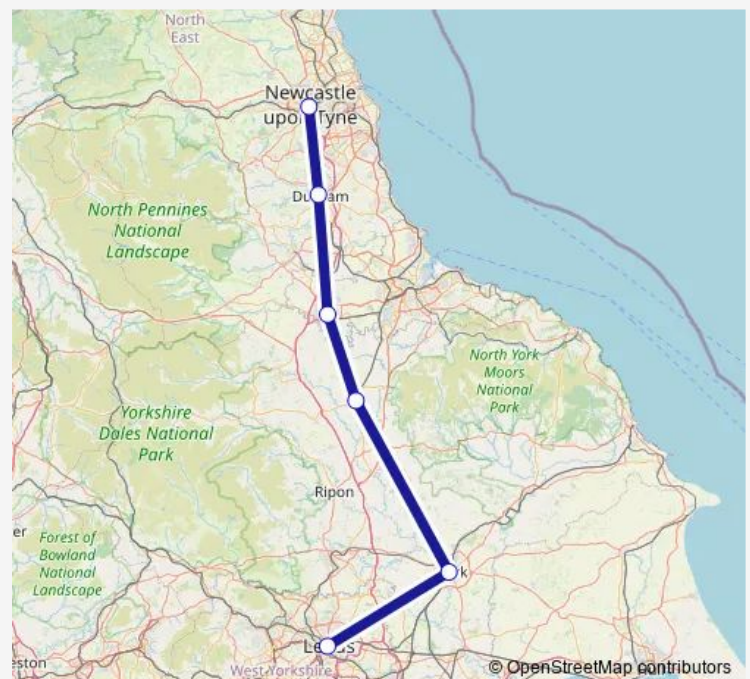

## Rail Replacement Bus Service LNER Newcastle - Leeds

[Go to website](#)

### Direction

Newcastle — Leeds

6 stops

[Open route schedule](#)

Newcastle

Durham

Darlington

Northallerton

### Route schedule

Newcastle — Leeds

Monday —

Tuesday —

Wednesday —

Thursday —

Friday 23:00

Saturday —

### Route info

Direction: Newcastle

Stops: 6

Trip Duration: 3 hour 45 min

■ LNER — Newcastle - Leeds

LNER Rail Replacement Bus Service time schedules and route maps are available in an offline PDF at [busmaps.com](https://busmaps.com). Use the [busmaps.com](https://busmaps.com) website to see live bus times, train schedule or subway schedule, and step-by-step directions for all public transit in Leeds