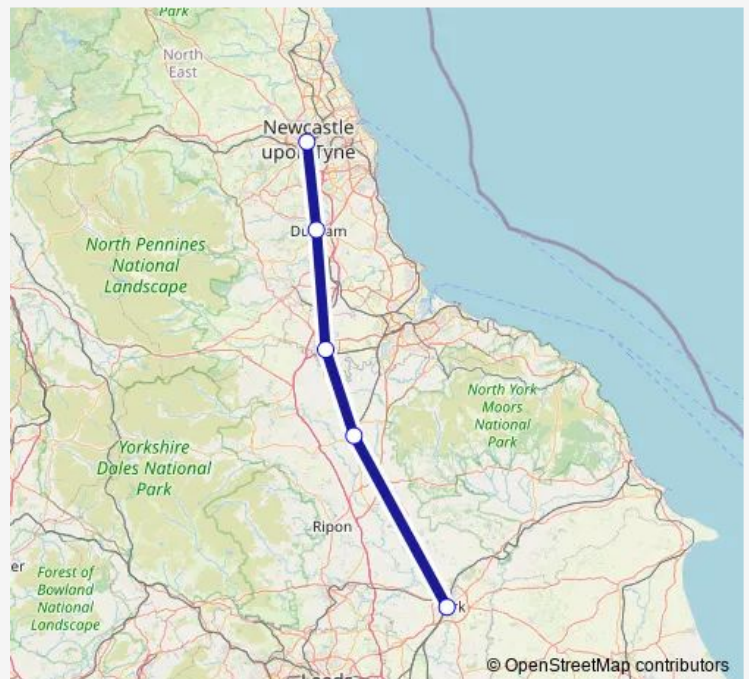

### Direction

Newcastle — York

2 stops

[Open route schedule](#)

Newcastle

York

### Route schedule

Newcastle — York

Monday	—
Tuesday	—
Wednesday	—
Thursday	—
Friday	—
Saturday	10:45
Sunday	06:50-07:20

### Route info

Direction: Newcastle

Stops: 2

Trip Duration: 1 hour 50 min

■ LNER — York - Newcastle

BusMaps

**Direction**

Newcastle — York

5 stops

[Open route schedule](#)

Newcastle

Durham

Darlington

Northallerton

York