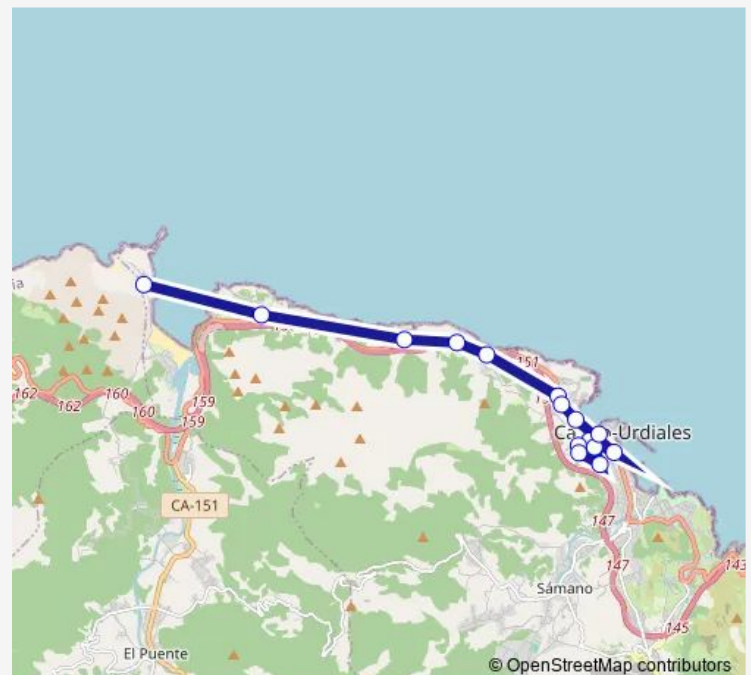

Thursday 07:30-21:30

Friday 07:30-21:30

Saturday 07:30-21:30

Sunday 09:50-21:30

Route info

Direction: Sonabia

Stops: 15

Trip Duration: 0 hour 40 min

Direction

Iglesia Oriñón — Marquesina Islares

7 stops

[Open route schedule](#)

Iglesia Oriñón

Cruce Camping Oriñón

Cruce con Candina

Casa Tablas

Stops: 7

Trip Duration: 0 hour 15 min

Direction

Sonabia — Marquesina Islares

2 stops

[Open route schedule](#)

Sonabia

Marquesina Islares

Saturday 07:55-18:25

Sunday 10:15-18:25

Route info

Direction: Rda. San Francisco

Stops: 16

Trip Duration: 0 hour 30 min

Direction

Rda. San Francisco — Sonabia