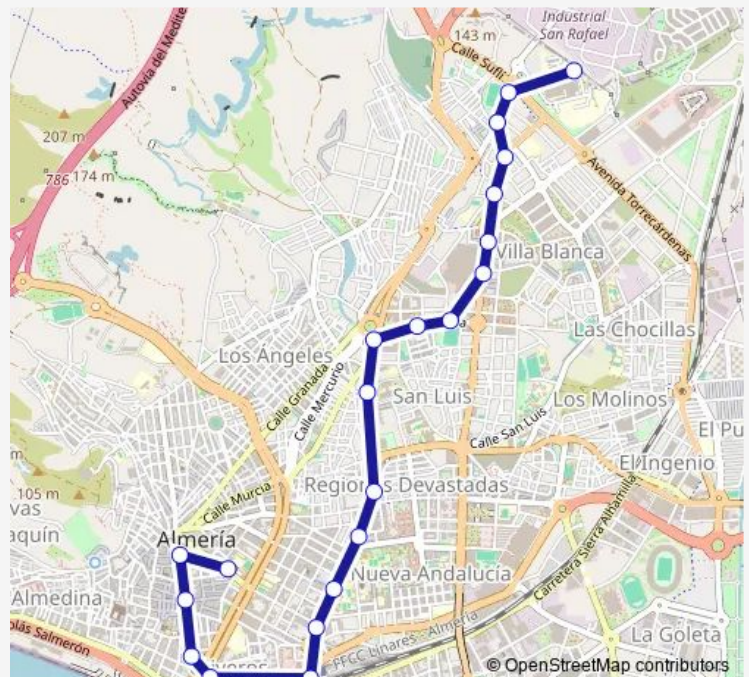

### Route schedule

Torreardenas -Al — Obispo Orbera -Al

Monday —

Tuesday —

Wednesday —

Thursday —

Friday —

Saturday 07:00-21:30

### Route info

Direction: Torreardenas -Al

Stops: 16

Trip Duration: 0 hour 25 min

## Route info

Direction: Obispo Orbera -Al

Stops: 21

Trip Duration: 0 hour 35 min

## Route schedule

Torrecardenas -Al — Obispo Orbera -Al

Monday 06:40-22:49

Tuesday 06:40-22:49

Wednesday 06:40-22:49

Thursday 06:40-22:49

Friday 06:40-22:49

Saturday 22:00-22:45