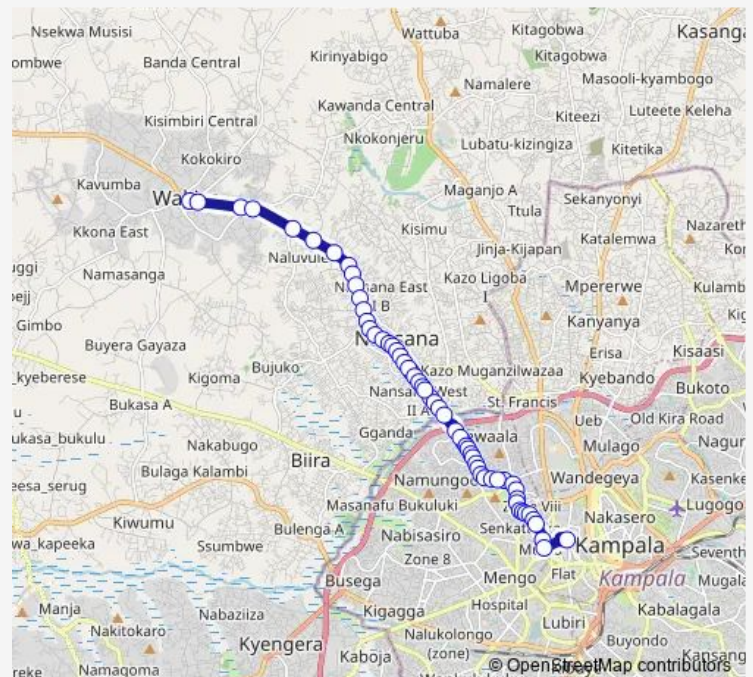

Bus IC095 Namayiba Taxi Park-Wakiso

[Go to website](#)

Direction

Kobil Petro Station (Wakiso) — Midland Clinic

58 stops

[Open route schedule](#)

Kobil Petro Station (Wakiso)

Majab

Thursday 06:30-19:00

Friday 06:30-19:00

Saturday 06:30-19:00

Sunday 06:30-19:00

Route info

Direction: Kobil Petro Station (Wakiso)

Stops: 58

Trip Duration: 2 hour 45 min

IC095 — Namayiba Taxi Park-Wakiso

Oilcom Fuel Station Nansana

Nabweru

Semanda Road

Gospel House Mission

Hope And Revival Church

Badru

Kibuloka