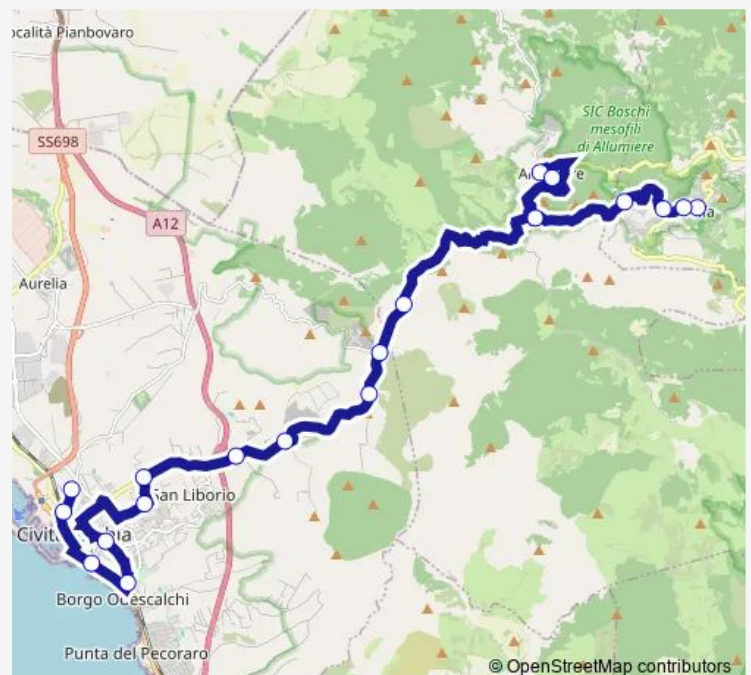

Civitavecchia | Via Braccianese (Porto) # f276

Civitavecchia | Deposito # f277

Route schedule

Tolfa | piazza Vittorio Veneto # f254 — Civitavecchia | Deposito # f277

Monday 08:40-15:05

Tuesday 08:40-15:05

Wednesday 08:40-15:05

Thursday 08:40-15:05

Friday 08:40-15:05

Saturday 09:15-15:05

Sunday —

Route info

Direction: Tolfa | piazza Vittorio Veneto # f254

Stops: 19

Trip Duration: 1 hour 5 min