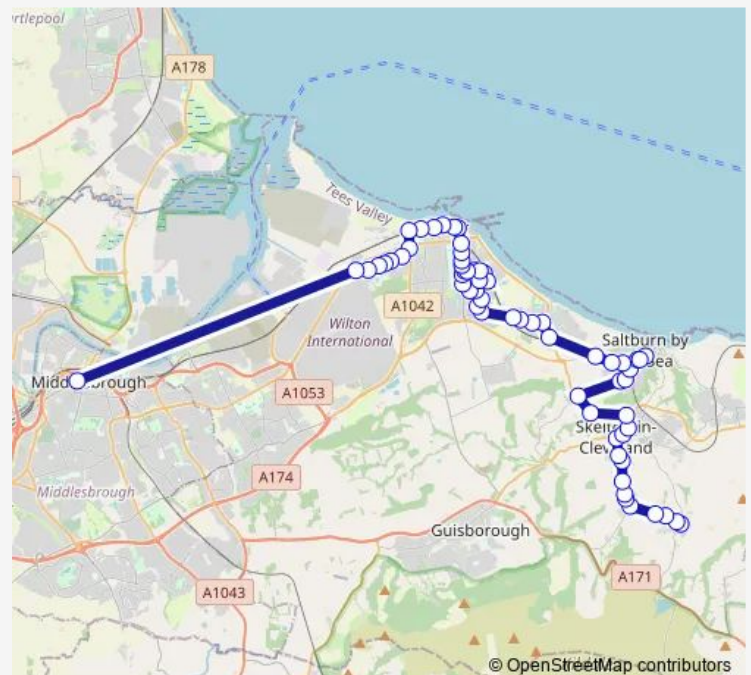

Thursday 07:37-17:25

Friday 07:37-17:25

Saturday 08:20-17:20

Sunday —

Route info

Direction: Bus Station Stand 4

Stops: 63

Trip Duration: 1 hour 23 min

■ X3 — Middlesbrough - Lingdale/New Marske

BusMaps

Kenilworth Way

Ludlow Crescent

Ings Farm Shops

Conway Road

Rye Hills Academy

Goodwood Road