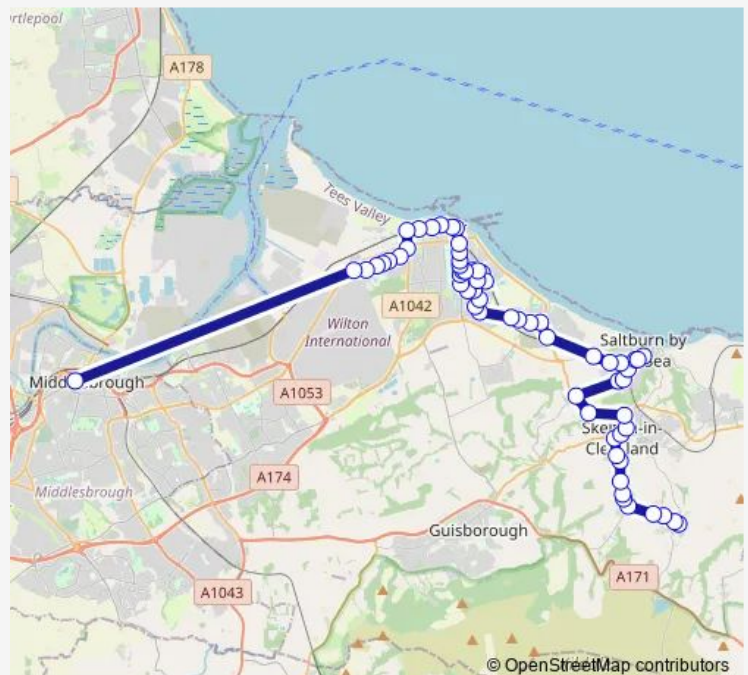

Thursday 07:37-17:25

Friday 07:37-17:25

Saturday 08:20-17:20

Sunday —

Route info

Direction: Bus Station Stand 4

Stops: 63

Trip Duration: 1 hour 23 min

■ X3 — Middlesbrough - Lingdale/New Marske

BusMaps

Kenilworth Way

Ludlow Crescent

Ings Farm Shops

Conway Road

Rye Hills Academy

Goodwood Road