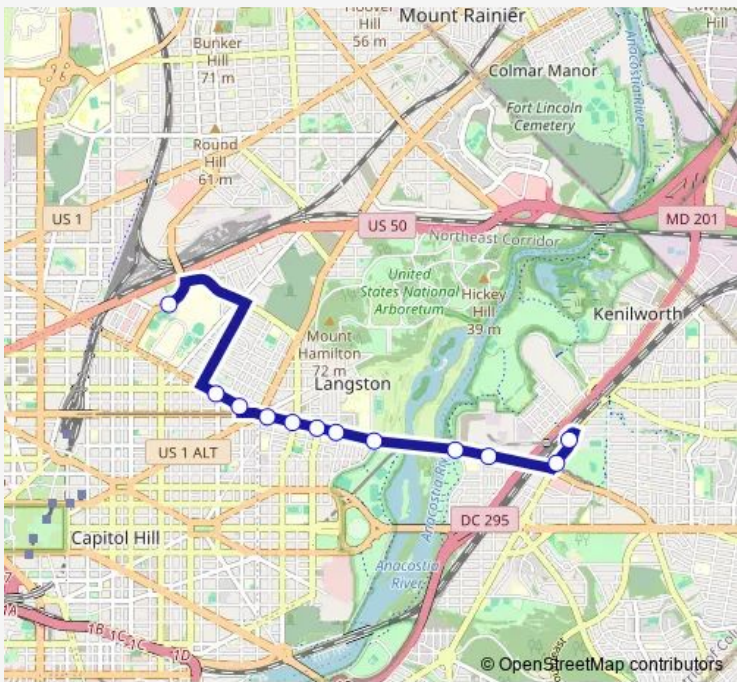

Bus X3 Benning Road

[Go to website](#)

Direction
 Brentwood Pkwy NE+Penn St NE — Minnesota Ave Station+Bay L
 12 stops
[Open route schedule](#)

- Brentwood Pkwy NE+Penn St NE
- Florida Av Ne+13 St Ne
- Florida Av NE+14 St NE
- Benning Rd Ne+15 St Ne
- Benning Rd Ne+17 St Ne
- Benning Rd Ne+19 St Ne
- Benning Rd Ne+21 St Ne
- Benning Rd Ne+26 St Ne
- Benning Rd Ne+Anacostia Av Ne
- Benning Rd Ne+34 St Ne
- Minnesota Av Ne+Benning Rd Ne
- Minnesota Ave Station+Bay L

Route schedule
 Brentwood Pkwy NE+Penn St NE — Minnesota Ave Station+Bay L

Monday	15:30
Tuesday	15:30
Wednesday	15:30
Thursday	15:30
Friday	15:30
Saturday	—
Sunday	—

Route info
 Direction: Brentwood Pkwy NE+Penn St NE
 Stops: 12
 Trip Duration: 0 hour 30 min

X3 Bus time schedules and route maps are available in an offline PDF at busmaps.com. Use the busmaps.com website to see live bus times, train schedule or subway schedule, and step-by-step directions for all public transit in Washington

The schedule is provided in the local timezone. Times with "(+1)" indicate departures on the next day.

PDF file created on 2025-01-16

2024 BusMaps.com - All Rights Reserved