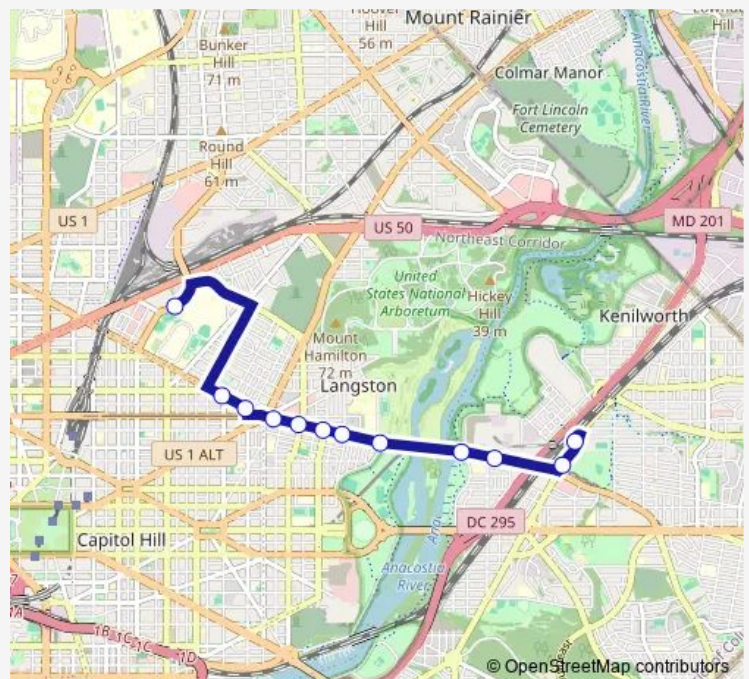

**Bus X3 Benning Road**

[Go to website](#)

**Direction**

Brentwood Pkwy Ne+Penn St Ne — Minnesota Ave Station+Bay K

12 stops

[Open route schedule](#)

Brentwood Pkwy Ne+Penn St Ne

Florida Av Ne+13 St Ne

Florida Av Ne+14 St Ne

Benning Rd Ne+15 St Ne

Benning Rd Ne+17 St Ne

Benning Rd Ne+19 St Ne

Benning Rd Ne+21 St Ne

Benning Rd Ne+26 St Ne

Benning Rd Ne+Anacostia Av Ne

Benning Rd Ne+34 St Ne

Minnesota Av Ne+Benning Rd Ne

Minnesota Ave Station+Bay K

**Route schedule**

Brentwood Pkwy Ne+Penn St Ne — Minnesota Ave Station+Bay K

Monday	15:30
Tuesday	15:30
Wednesday	15:30
Thursday	15:30
Friday	15:30
Saturday	—
Sunday	—

**Route info**

Direction: Brentwood Pkwy Ne+Penn St Ne

Stops: 12

Trip Duration: 0 hour 30 min

X3 — Benning Road

X3 Bus time schedules and route maps are available in an offline PDF at [busmaps.com](https://busmaps.com). Use the [busmaps.com](https://busmaps.com) website to see live bus times, train schedule or subway schedule, and step-by-step directions for all public transit in Washington