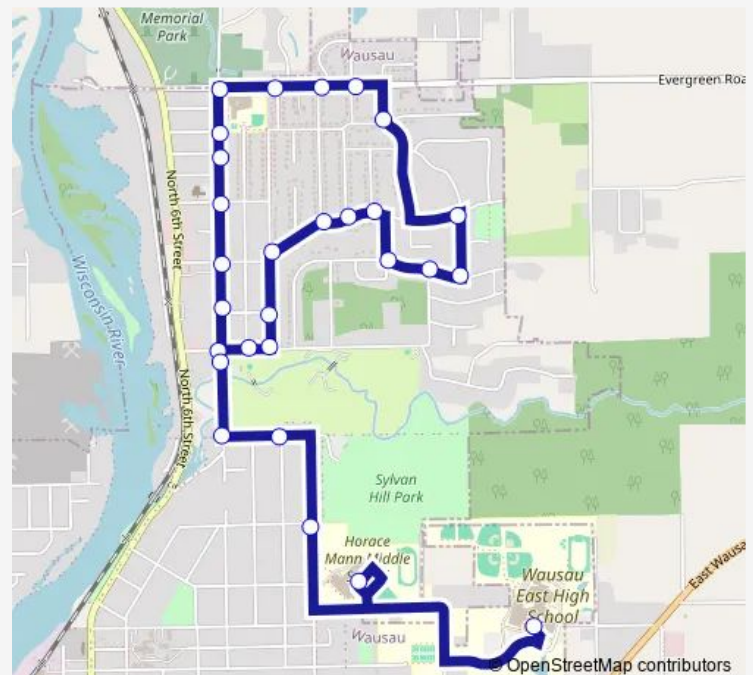

Henry St. @ Highwood Rd.

Henry St. @ Golf Club Rd.

Route schedule

Golf Club Rd. @ 10th St. — Wausau East High School

Monday 07:05

Tuesday 07:05

Wednesday 07:05

Thursday 07:05

Friday 07:05

Saturday —

Sunday —

Route info

Direction: Golf Club Rd. @ 10th St.

Stops: 28

Trip Duration: 0 hour 20 min

X3

BusMaps

Golf Club Rd. @ Carl St.

10th St. @ American Legion

10th St. @ Sylvan St.

Sylvan St. @ 12th St.

13th St. @ Crocker St.

Horace Mann Middle School

Wausau East High School

Direction

Wausau East High School — Troy St. @ Marquardt Rd.

26 stops

[Open route schedule](#)

Wausau East High School

Horace Mann Middle School

13th St. @ Crocker St.

Sylvan St. @ 13th St.