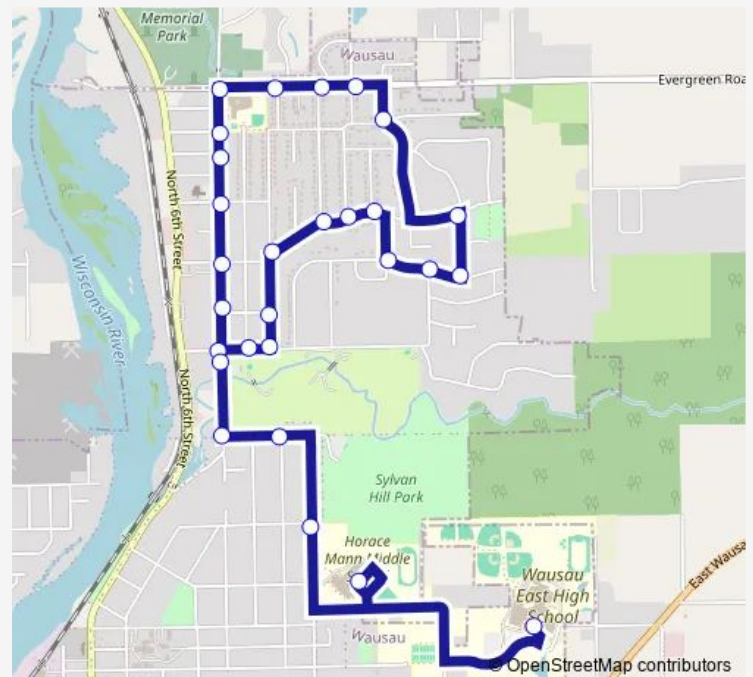

### Direction

Golf Club Rd. @ 10th St. — Wausau East High School

28 stops

[Open route schedule](#)

Golf Club Rd. @ 10th St.

Troy St. @ Highwood Rd.

Troy St. @ Marquardt Rd.

Troy St. @ Edgewood Rd.

Henry St. @ Highwood Rd.

Henry St. @ Golf Club Rd.

### Route schedule

Golf Club Rd. @ 10th St. — Wausau East High School

Monday 07:05

Tuesday 07:05

Wednesday 07:05

Thursday 07:05

Friday 07:05

Saturday —

### Route info

Direction: Golf Club Rd. @ 10th St.

Stops: 28

Trip Duration: 0 hour 20 min

X3

BusMaps

Golf Club Rd. @ Carl St.

10th St. @ American Legion