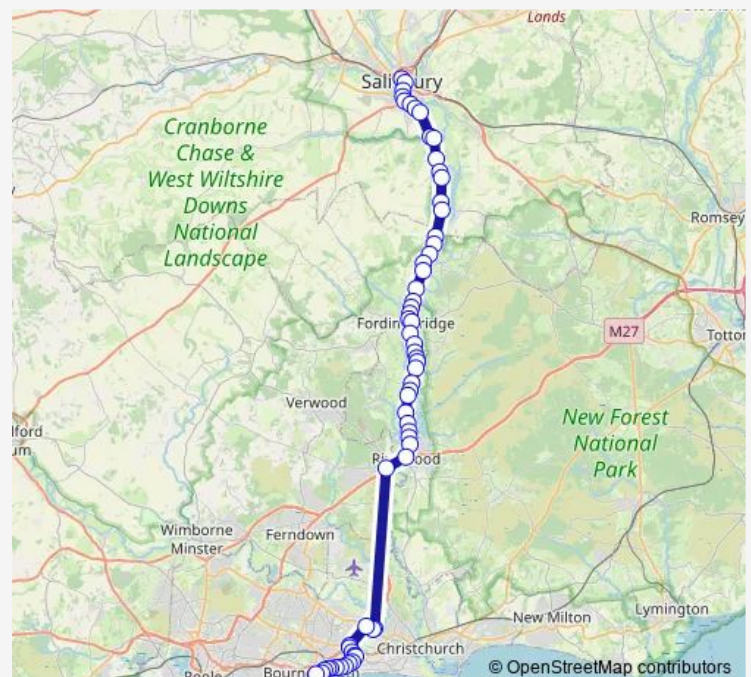

Bus X3 Salisbury - Ringwood - Bournemouth

[Go to website](#)

Direction

Westover Road — Blue Boar Row

60 stops

[Open route schedule](#)

Westover Road

St Peters Church

Hinton Road Top

Top of Bath Hill

Lansdowne

Lansdowne

St Swithuns Roundabout

Derby Road

Lynton Court

Boscombe Gardens

Boscombe Crescent

Palmerston Road

Sovereign Centre

North Road

Kings Park

Queens Park Hotel

Royal Bournemouth Hospital

Ashley Heath Roundabout

Meeting House Lane

Poulner Wells Garage

Headlands Business Park

Route schedule

Westover Road — Blue Boar Row

Monday 06:50-23:00

Tuesday 06:50-23:00

Wednesday 06:50-23:00

Thursday 06:50-23:00

Friday 06:50-23:00

Saturday 07:10-23:00

Sunday 08:05-20:15

Route info

Direction: Westover Road

Stops: 60

Trip Duration: 1 hour 16 min

X3 — Salisbury - Ringwood - Bournemouth

BusMaps