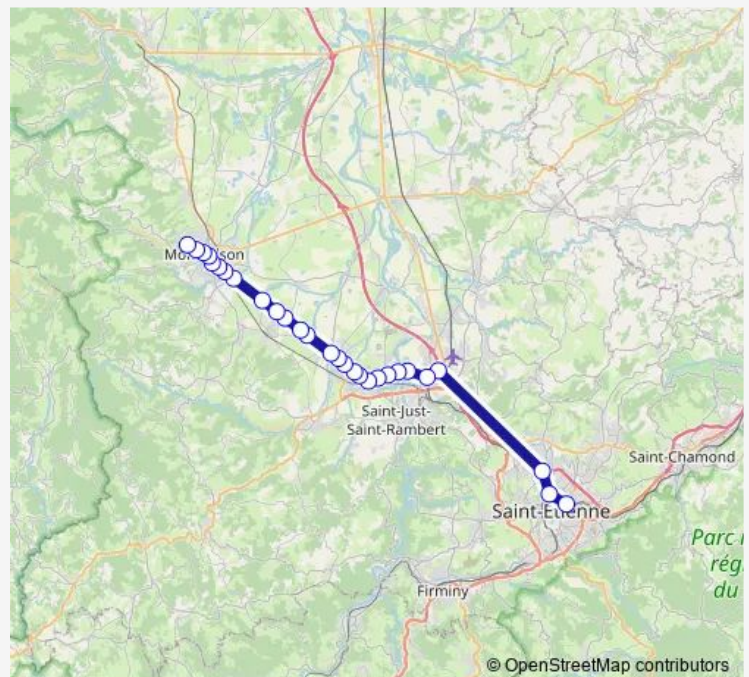

Thursday 07:09

Friday 07:09

Saturday 07:09

Sunday 07:09

Route info

Direction: All de la Madeleine

Stops: 24

Trip Duration: 0 hour 46 min

■ L11 — L11 Montbrison - St-Etienne

BusMaps

Collège Jacques Prévert

La Chapelle

Nautiform

Direction

De Gaulle — Louis Braille - Madeleine

12 stops