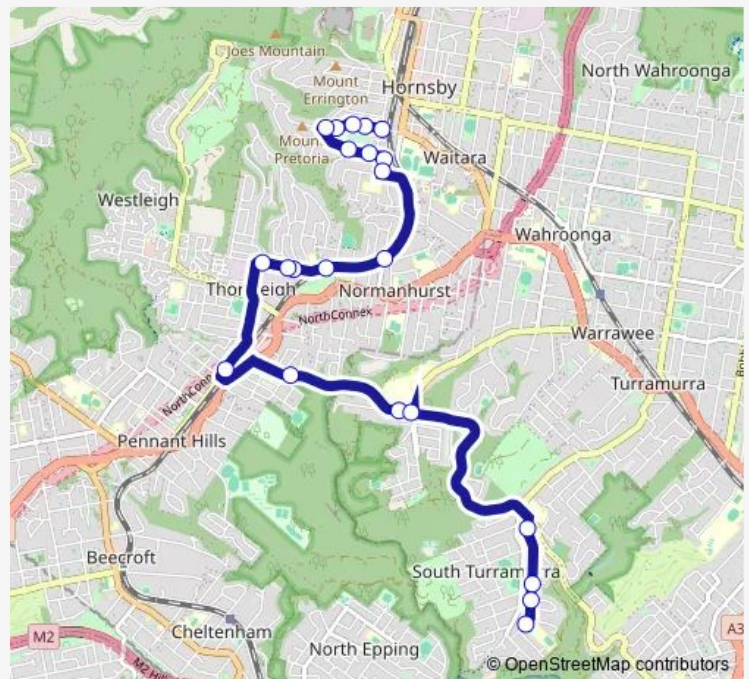

Normanhurst Station, Malsbury Rd

Milson Pde Opp Twickenham Cl

Sefton Rd Opp Lockerbie Rd

Sefton Rd Opp Adamson Av

Sefton Rd Before Chilvers Rd

Thornleigh Station, The Esplanade

The Comenarra Pkwy At Butterfield St

The Comenarra Pkwy Opp Browns Rd

Wahroonga Adventist School, The Comenarra Pkwy

Maxwell St After The Comenarra Pkwy

Maxwell St After Buller St

Route schedule

Pretoria Pde After Fuller Av — Turrumurra High School, Maxwell St

Monday	07:35
Tuesday	07:35
Wednesday	07:35
Thursday	07:35
Friday	—
Saturday	—
Sunday	—

Route info

Direction: Pretoria Pde After Fuller Av

Stops: 22

Trip Duration: 0 hour 31 min

8108 — Pretoria Pde after Fuller Av, Hornsby to Turrumurra Hs

Maxwell St Before Geoffrey St

Turrumurra High School, Maxwell St

8108 School Bus time schedules and route maps are available in an offline PDF at busmaps.com. Use the busmaps.com website to see live bus times, train schedule or subway schedule, and step-by-step directions for all public transit in Hornsby