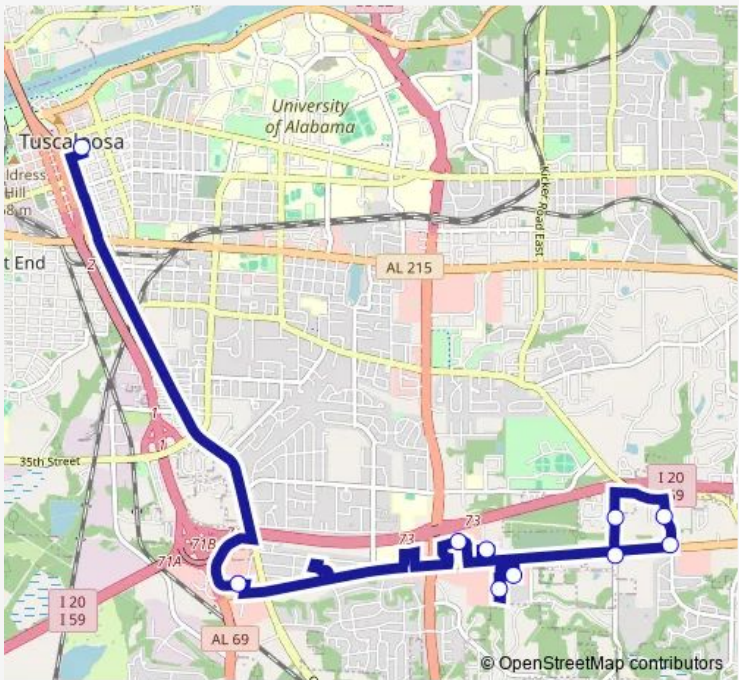

Direction
 State Troopers Office/Drivers License — Terminal
 10 stops
[Open route schedule](#)

- State Troopers Office/Drivers License
- Jackson Apartments Phase Ii
- Palisade Apartments #1
- Palisade Apartments #2
- Walmart
- Dollar General/Amarican Thrift Store
- Spiller Market Center(Dirt Cheap)
- Dollar Tree
- Zaxby's
- Terminal

Route schedule
 State Troopers Office/Drivers License — Terminal

Monday	05:12-17:12
Tuesday	05:12-17:12
Wednesday	05:12-17:12
Thursday	05:12-17:12
Friday	05:12-17:12
Saturday	—
Sunday	—

Route info
 Direction: State Troopers Office/Drivers License
 Stops: 10
 Trip Duration: 0 hour 48 min

Direction

Terminal — State Troopers Office/Drivers License

13 stops

[Open route schedule](#)

Terminal

Skyland Park/Overhill Road

Ramada Inn/Candlewood Suites

Oak Trace Apartments

State Troopers Office/Drivers License

Route schedule

Terminal — State Troopers Office/Drivers License

Monday 05:00-17:00

Tuesday 05:00-17:00

Wednesday 05:00-17:00

Thursday 05:00-17:00

Friday 05:00-17:00