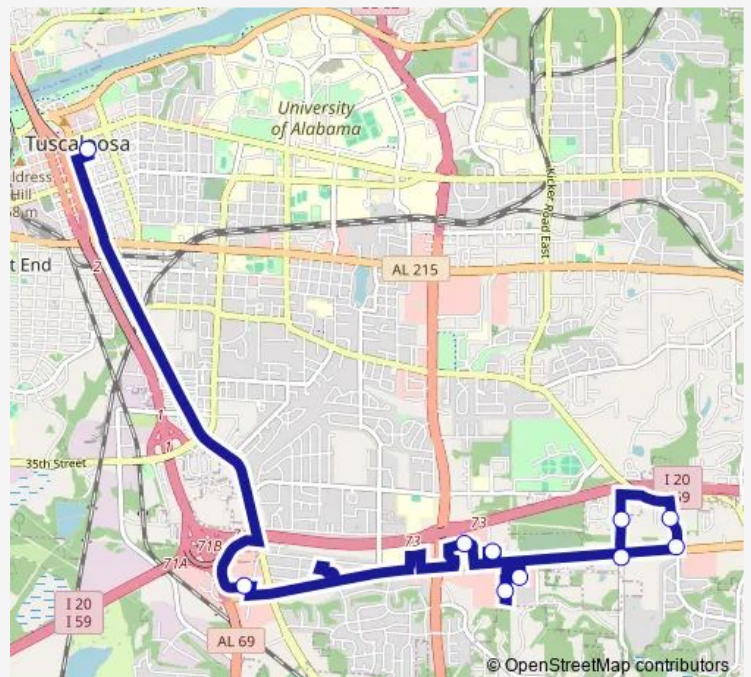

### Direction

State Troopers Office/Drivers License — Terminal

10 stops

[Open route schedule](#)

State Troopers Office/Drivers License

Jackson Apartments Phase Ii

Palisade Apartments #1

Palisade Apartments #2

### Route schedule

State Troopers Office/Drivers License — Terminal

Monday 05:12-17:12

Tuesday 05:12-17:12

Wednesday 05:12-17:12

Thursday 05:12-17:12

Friday 05:12-17:12

Saturday —

### Route info

Direction: State Troopers Office/Drivers License

Stops: 10

Trip Duration: 0 hour 48 min

**Direction**

Terminal — State Troopers Office/Drivers License

13 stops

[Open route schedule](#)

## Route schedule

Terminal — State Troopers Office/Drivers License

Monday 05:00-17:00

Tuesday 05:00-17:00

Wednesday 05:00-17:00

Thursday 05:00-17:00

Friday 05:00-17:00

Saturday —