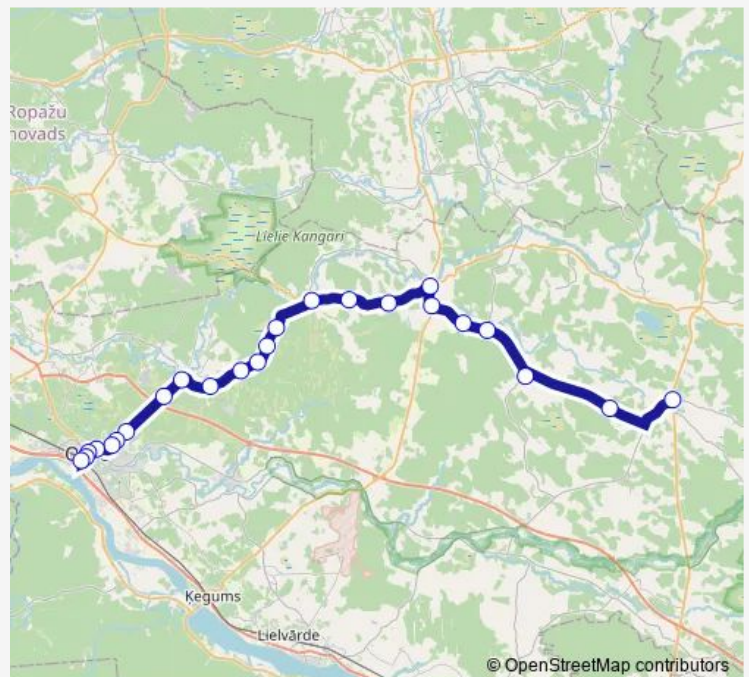

Thursday —

Friday —

Saturday 07:20

Sunday —

Route info

Direction: Madliena

Stops: 24

Trip Duration: 1 hour 10 min