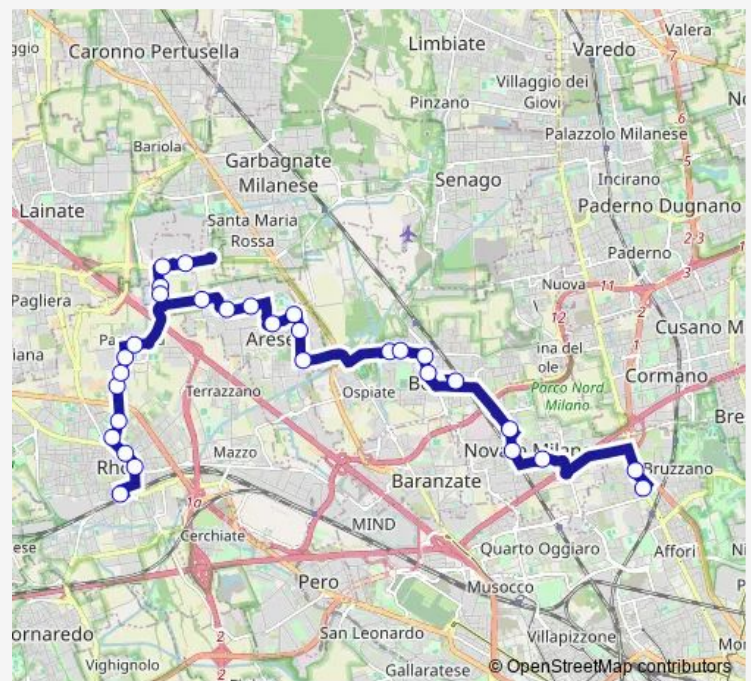

Arese, Via E. Vismara 52

Bollate, Via Verdi 43/Via Mozart,Campo Sportivo

Bollate, Via Verdi/Via Bellini

Bollate, Via V. Veneto/Via Verdi

Bollate, Via V. Veneto Fronte 2a

Bollate, Piazza Carlo Marx,Stazione Fn

### Route schedule

Rho, Piazza Liberta',Stazione Fs — Bollate, Piazza Carlo Marx,Stazione Fn

Monday 07:10-19:15

Tuesday 07:10-19:15

Wednesday 07:10-19:15

Thursday 07:10-19:15

Friday 07:10-19:15

Saturday 07:55-18:35

### Route info

Direction: Rho, Piazza Liberta',Stazione Fs

Stops: 21

Trip Duration: 0 hour 30 min

Z121 — Rho FS -Arese-Bollate FN dir. Rho Fiera FS M1 **BusMaps**