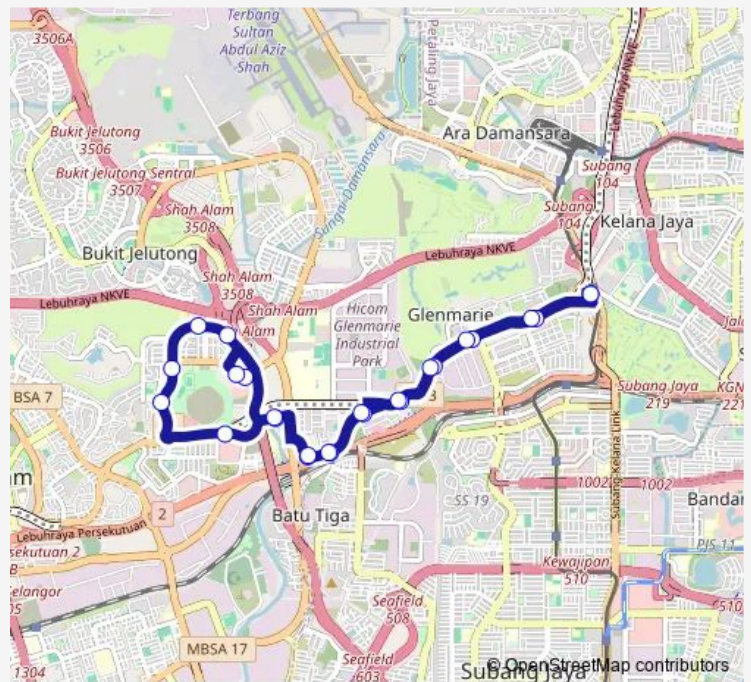

Direction

Sa1069 LRT Glenmarie — Sa1069 LRT Glenmarie

25 stops

[Open route schedule](#)

- Sa1069 LRT Glenmarie
- Sa964 EON Glenmarie (Opp)
- Sa972 Auto City Glenmarie (Timur)
- Sa973 Auto City Glenmarie (Barat)
- Sa974 BMW Glenmarie
- Sa975 Shell Malaysia Trading (Opp)
- Sa976 Petronas BT 3 (Opp)
- Sa977 Jejantas KTM Batu Tiga
- Sa985 Brunsfield Riverview
- Sa115 Emira Residence
- Sa252 Pusat Sedar Diri
- Sa253 Mbsa Extreme Park (Timur)
- Sa241 Kolej Ptpl
- Sa242 Metia Residences
- Sa947 Giant Seksyen 13
- (M) Sa237 Pangsapuri Perdana
- Sa990 Brunsfield Riverview (Opp)
- Sa978 Jejantas KTM Batu Tiga
- Sa979 Petronas BT 3
- Sa980 Shell Malaysia Trading
- Sa981 BMW Glenmarie (Opp)

Route schedule

Sa1069 LRT Glenmarie — Sa1069 LRT Glenmarie

Monday	06:00-22:00
Tuesday	06:00-22:00
Wednesday	06:00-22:00
Thursday	06:00-22:00
Friday	06:00-22:00
Saturday	06:00-22:00
Sunday	06:00-22:00

Route info

Direction: Sa1069 LRT Glenmarie

Stops: 25

Trip Duration: 0 hour 25 min

T774 — Stesen LRT Glenmarie ~ Msu, Stadium Shah Alam **BusMaps**

Sa982 Temasya Kasih

Sa983 Auto City Glenmarie (Timur)

Sa984 EON Glenmarie

The schedule is provided in the local timezone. Times with "(+1)" indicate departures on the next day.

PDF file created on 2025-01-16

2024 BusMaps.com - All Rights Reserved