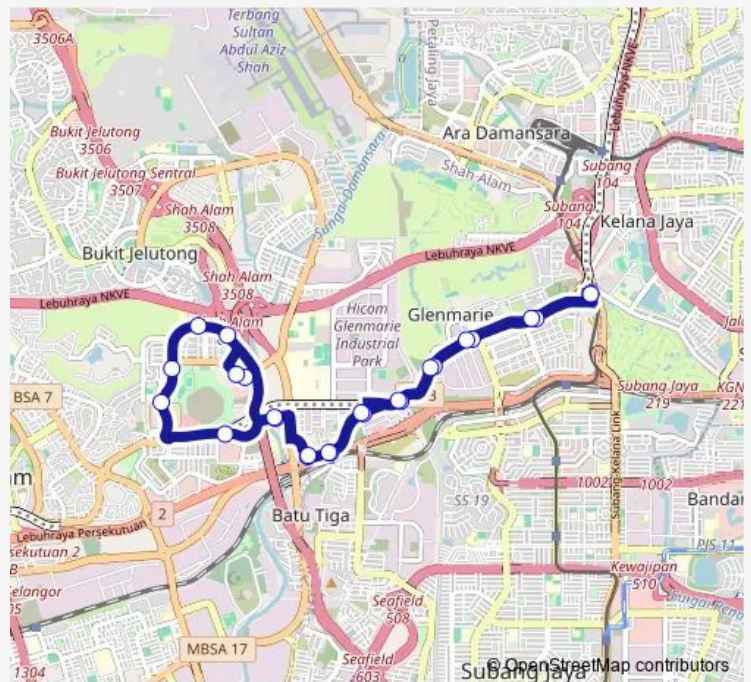

Direction

Sa1069 LRT Glenmarie — Sa1069 LRT Glenmarie

25 stops

[Open route schedule](#)

- Sa1069 LRT Glenmarie
- Sa964 EON Glenmarie (Opp)
- Sa972 Auto City Glenmarie (Timur)
- Sa973 Auto City Glenmarie (Barat)
- Sa974 BMW Glenmarie
- Sa975 Shell Malaysia Trading (Opp)
- Sa976 Petronas BT 3 (Opp)
- Sa977 Jejantas KTM Batu Tiga
- Sa985 Brunsville Riverview
- Sa115 Emira Residence
- Sa252 Pusat Sedar Diri
- Sa253 Mbsa Extreme Park (Timur)
- Sa241 Kolej Ptpl
- Sa242 Metia Residences
- Sa947 Giant Seksyen 13
- (M) Sa237 Pangsapuri Perdana
- Sa990 Brunsville Riverview (Opp)
- Sa978 Jejantas KTM Batu Tiga
- Sa979 Petronas BT 3
- Sa980 Shell Malaysia Trading
- Sa981 BMW Glenmarie (Opp)

Route schedule

Sa1069 LRT Glenmarie — Sa1069 LRT Glenmarie

Monday	06:00-22:00
Tuesday	06:00-22:00
Wednesday	06:00-22:00
Thursday	06:00-22:00
Friday	06:00-22:00
Saturday	06:00-22:00
Sunday	06:00-22:00

Route info

Direction: Sa1069 LRT Glenmarie

Stops: 25

Trip Duration: 0 hour 25 min

T774 — Stesen LRT Glenmarie ~ Msu, Stadium Shah Alam **BusMaps**

Sa982 Temasya Kasih

Sa983 Auto City Glenmarie (Timur)

Sa984 EON Glenmarie