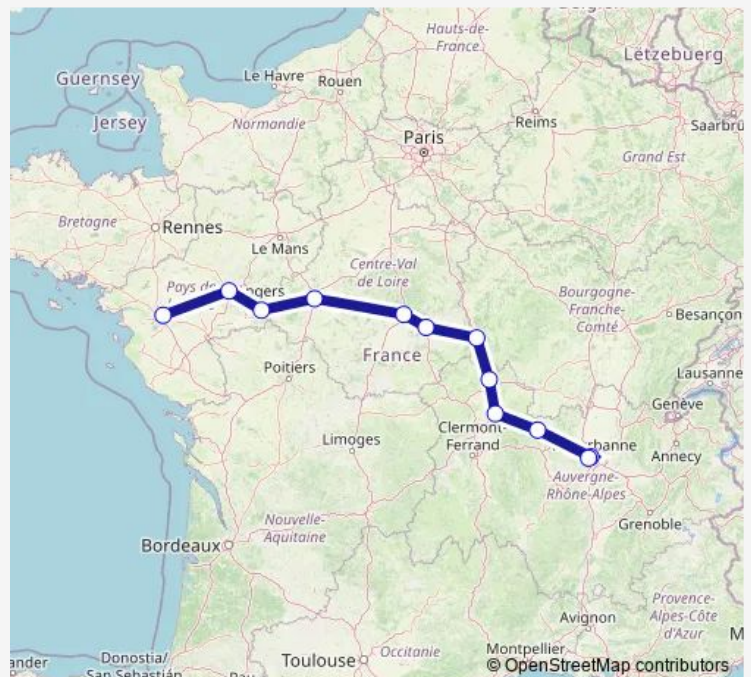

## Rail 121a Nantes - Lyon

[Go to website](#)

### Direction

Nantes — Lyon Perrache

12 stops

[Open route schedule](#)

Nantes

Angers Saint-Laud

Saumur

Saint-Pierre-des-Corps

### Route schedule

Nantes — Lyon Perrache

Monday	06:26-14:47
Tuesday	06:26-14:47
Wednesday	06:26-14:47
Thursday	06:26-14:47
Friday	06:26-14:47
Saturday	06:26-14:47
Sunday	06:26-14:47

### Route info

Direction: Nantes

Stops: 12

Trip Duration: 6 hour 53 min

■ 121a — Nantes - Lyon