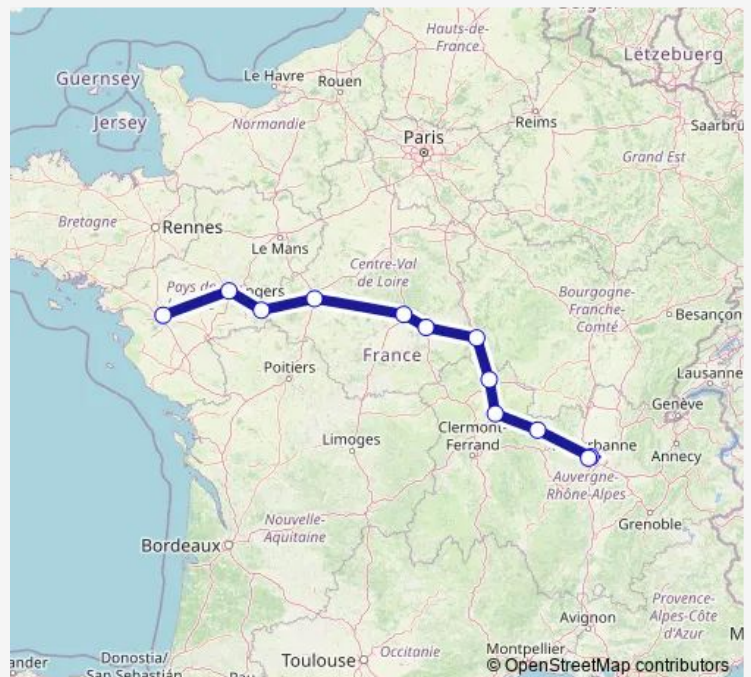

## Rail 121A Nantes - Lyon

[Go to website](#)

### Direction

Nantes — Lyon Perrache

12 stops

[Open route schedule](#)

Nantes

Angers Saint-Laud

Saumur

Saint-Pierre-des-Corps

### Route schedule

Nantes — Lyon Perrache

Monday	06:26-14:47
Tuesday	06:26-14:47
Wednesday	06:26-14:47
Thursday	06:26-14:47
Friday	06:26-14:47
Saturday	06:26-14:47
Sunday	06:26-14:47

### Route info

Direction: Nantes

Stops: 12

Trip Duration: 6 hour 50 min

■ 121A — Nantes - Lyon

**Direction**

Lyon Perrache — Nantes

12 stops