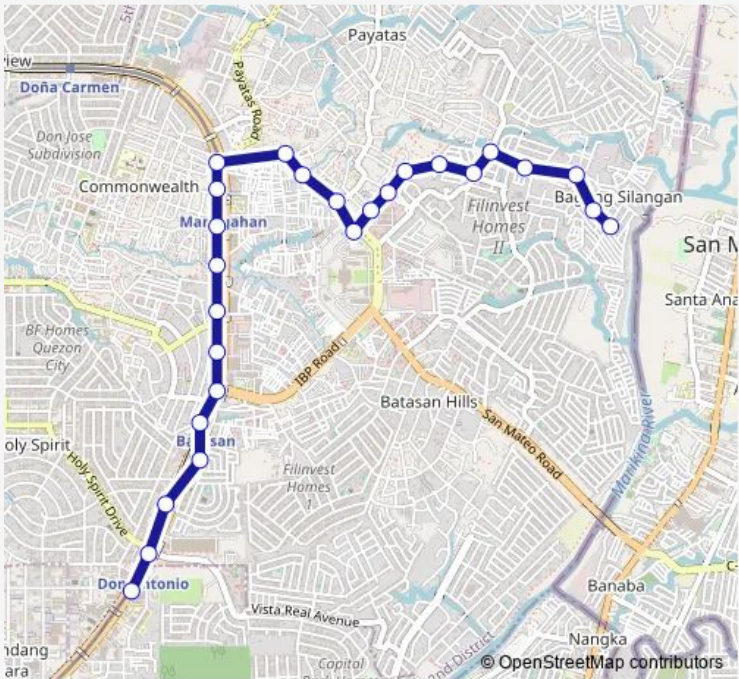

Bus Ever - Bagong Silangan via Violago Homes

[Go to website](#)

**Direction**  
 Mary The Queen College, Commonwealth Avenue, Quezon City — J.P Rizal / Gen. Villamor Intersection, Quezon City

26 stops

[Open route schedule](#)

- Mary The Queen College, Commonwealth Avenue, Quezon City
- Commonwealth Avenue / Capitol Homes Drive Intersection, Quezon City
- Our Lady of Mercy School, 14.680409, 121.084434
- Commonwealth Avenue, Quezon City
- Commonwealth Avenue / Llang-Llang, Quezon City
- Batasan Road / Commonwealth Avenue Intersection, Quezon City
- Commonwealth Avenue, Quezon City
- Commonwealth Avenue / Kalayaan A Intersection, Quezon City
- Commonwealth Avenue, Quezon City
- Commonwealth Avenue, Quezon City
- Commonwealth Avenue, Quezon City
- Commonwealth Avenue / IBP Road Intersection, Quezon City
- Batasan Road, Katarungan Street, Manila Gravel Pit Road, Quezon City
- Batasan Road / Kaunlaran, Quezon City
- IBP Road near Lland- Lang Intersection, Quezon City
- IBP Road / Palma Intersection, Quezon City

Route schedule

Mary The Queen College, Commonwealth Avenue, Quezon City — J.P Rizal / Gen. Villamor Intersection, Quezon City

Monday	00:00
Tuesday	00:00
Wednesday	00:00
Thursday	00:00
Friday	00:00
Saturday	00:00
Sunday	00:00

**Route info**

Direction: Mary The Queen College, Commonwealth Avenue, Quezon City

Stops: 26

Trip Duration: 0 hour 29 min

Department of Social Welfare and Development, J.P Rizal,  
Quezon City

J.P Rizal / Santan Intersection, Quezon City