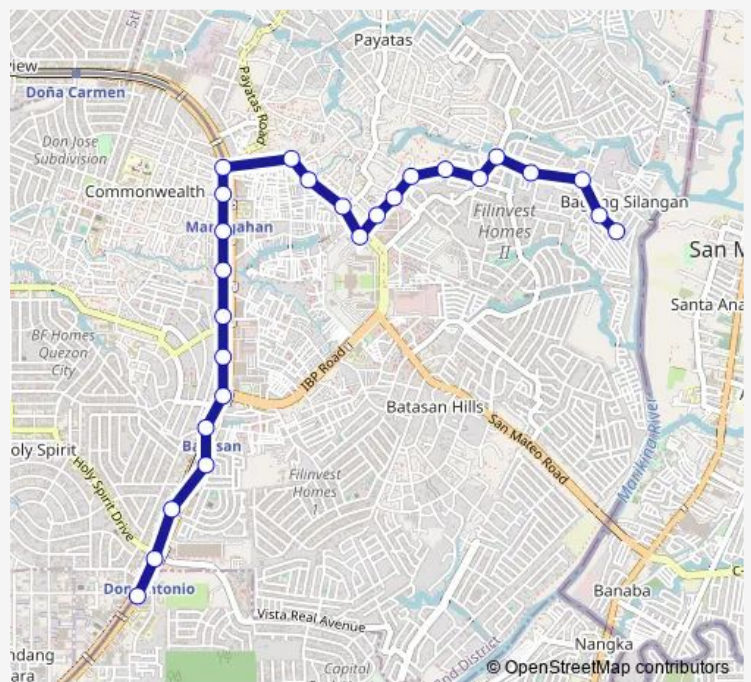

Mary The Queen College, Commonwealth Avenue, Quezon City

Commonwealth Avenue / Capitol Homes Drive Intersection, Quezon City

Our Lady of Mercy School, 14.680409, 121.084434

Commonwealth Avenue, Quezon City

Commonwealth Avenue, Quezon City

Commonwealth Avenue, Quezon City

Commonwealth Avenue / IBP Road Intersection, Quezon City

Batasan Road, Katarungan Street, Manila Gravel Pit Road, Quezon City

Batasan Road / Kaunlaran, Quezon City

IBP Road near Lland- Lang Intersection, Quezon City

IBP Road / Palma Intersection, Quezon City

Route schedule

Mary The Queen College, Commonwealth Avenue, Quezon City — J.P Rizal / Gen. Villamor Intersection, Quezon City

Monday	00:00
Tuesday	00:00
Wednesday	00:00
Thursday	00:00
Friday	00:00
Saturday	00:00
Sunday	00:00

Route info

Direction: Mary The Queen College, Commonwealth Avenue, Quezon City

Stops: 26

Trip Duration: 0 hour 29 min