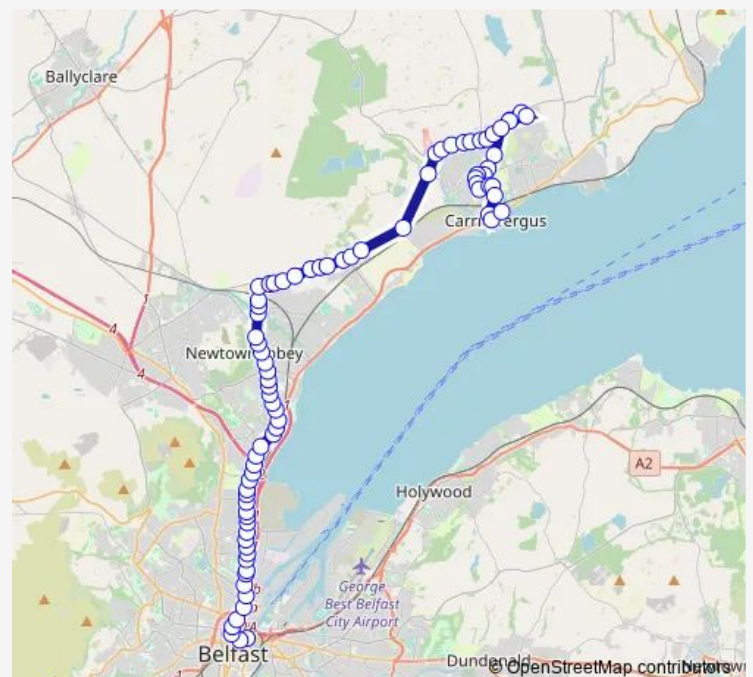

Thursday 17:05

Friday 17:05

Saturday —

Sunday —

Route info

Direction: Laganside Buscentre

Stops: 81

Trip Duration: 1 hour 2 min