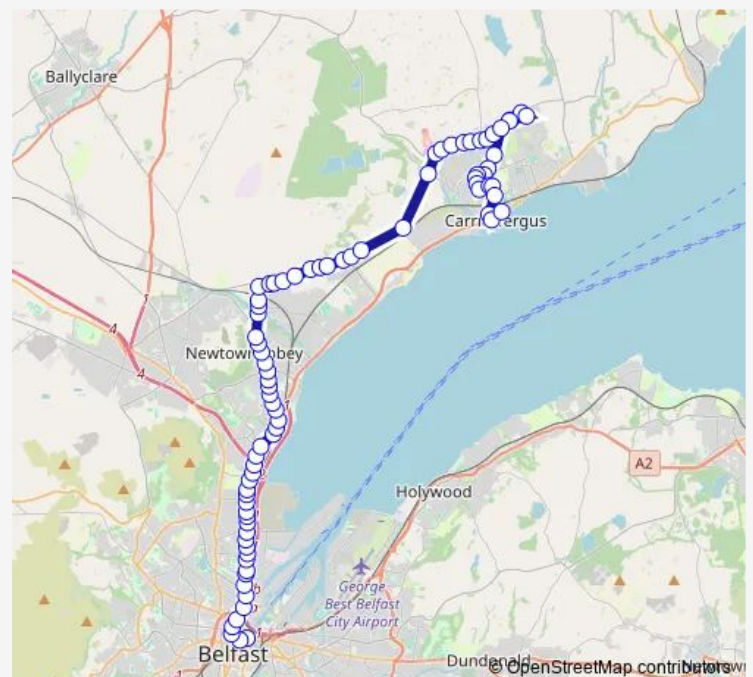

### Route schedule

Laganside Buscentre — Joymount

Monday 17:05

Tuesday 17:05

Wednesday 17:05

Thursday 17:05

Friday 17:05

Saturday —

### Route info

Direction: Laganside Buscentre

Stops: 81

Trip Duration: 1 hour 2 min

568c — Belfast - Carrickfergus

Grays Lane

Greencastle

M2 Onslip