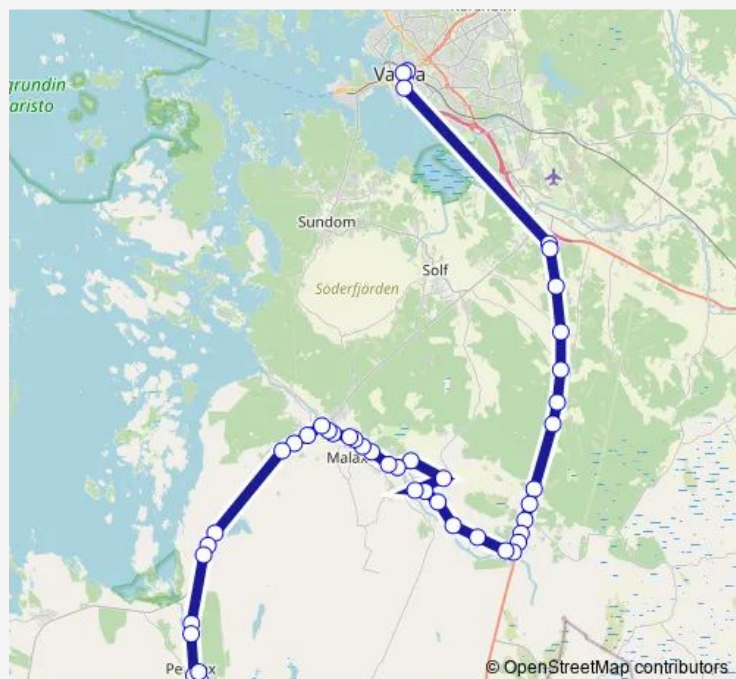

Thursday 07:30

Friday 07:30

Saturday —

Sunday —

Route info

Direction: T

Stops: 44

Trip Duration: 1 hour 15 min