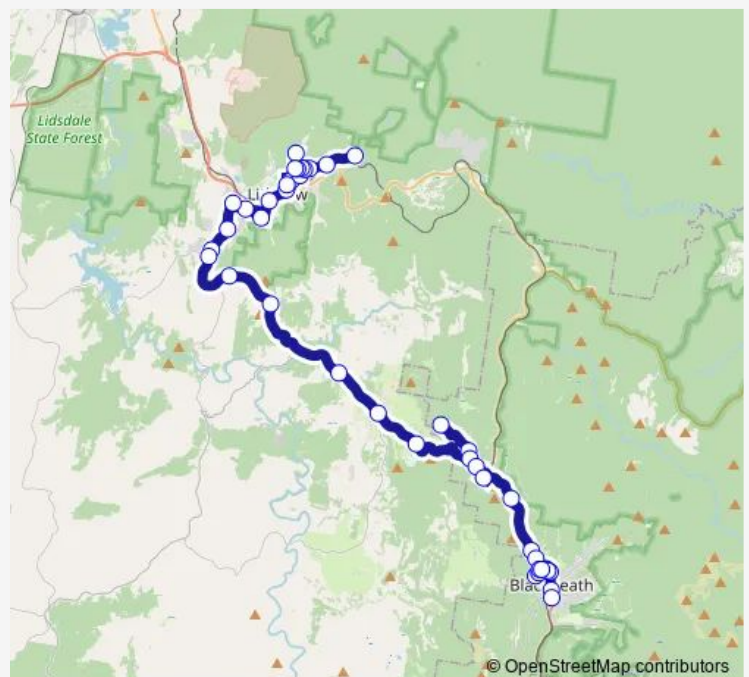

Lithgow Smalls Arms Museum, Methven St

Lee St At Musket Pde

La Salle Academy

Great Western Hwy Before Robinia Dr

Route schedule

Main St After Bridge St — Blackheath Public School, Great Western Hwy

Monday	07:45
Tuesday	07:45
Wednesday	07:45
Thursday	07:45
Friday	07:45
Saturday	—
Sunday	—

Route info

Direction: Main St After Bridge St

Stops: 42

Trip Duration: 1 hour 18 min

S371 — Kookaburra Bus - Blackheath Schools to Lithgow via Mt Victoria and Hartley

Great Western Hwy Opp Magpie Hollow Rd

## Route schedule

Mount Victoria Public School, Victoria St — Gay St At Tank St

Monday 14:52

Tuesday 14:52

Wednesday 14:52

Thursday 14:52

Friday 14:52

Saturday —

## Route info

Direction: Mount Victoria Public School, Victoria St

Stops: 35

Trip Duration: 1 hour 26 min

Geordie St Opp Davy St

Stephenson St Before Coalbrook St

Coalbrook St After Wear St

9 Coalbrook St