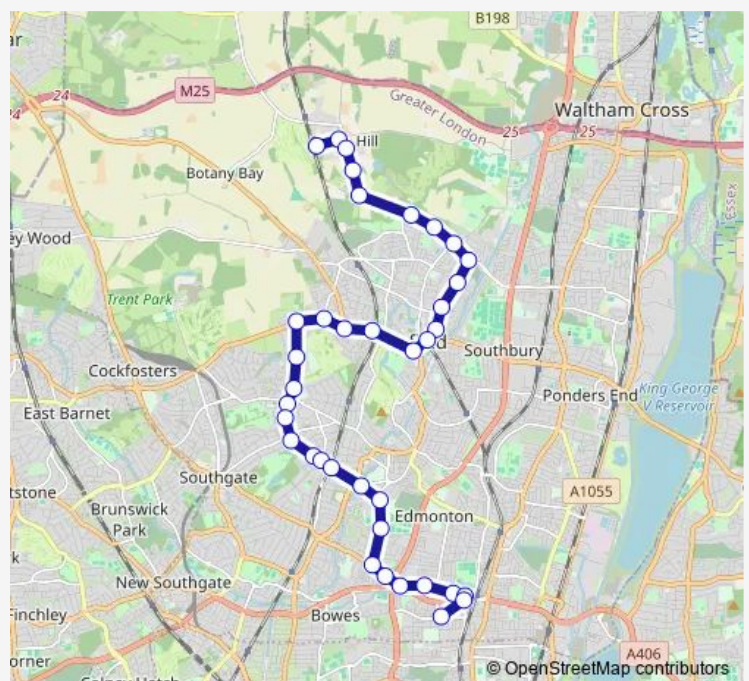

Highlands Avenue

Lonsdale Drive / Highlands Sch

Links Side

Chase Ridings

The Ridgeway Enfield

Route schedule

Bull Lane / North Middlesex Hospital — Crews Hill

Monday 07:07-20:10

Tuesday 07:07-20:10

Wednesday 07:07-20:10

Thursday 07:07-20:10

Friday 07:07-20:10

Saturday 07:07-20:10

Sunday 07:07-20:10

Route info

Direction: Bull Lane / North Middlesex Hospital

Stops: 35

Trip Duration: 1 hour 4 min

456 — Crews Hill - Enfield - Highlands Village - Edmonton (Cambridge) - North Middlesex Hospital

Enfield Chase Station

Enfield Town / Church Street

Enfield Town Station

Sunday 06:15-20:05

Route info

Direction: Crews Hill

Stops: 37

Trip Duration: 0 hour 46 min

Winchmore Hill Station

Farm Road / Winchmore Hill

Hyde Park Avenue