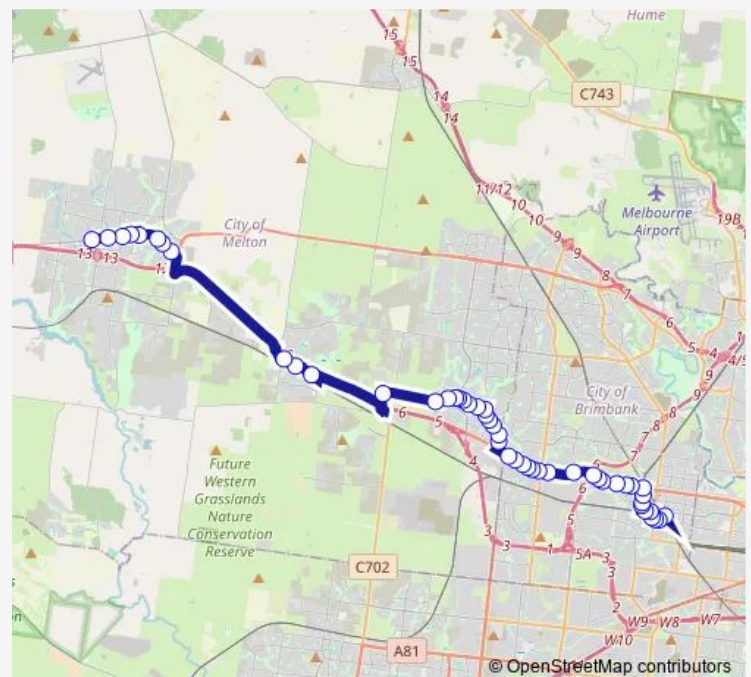

St Georges Ave/Rockbank Middle Rd (Caroline Springs)

Brookside Recreation Reserve/Rockbank Middle Rd (Caroline Springs)

Hughes Ave/Rockbank Middle Rd (Caroline Springs)

Lanaghan Ave/Rockbank Middle Rd (Caroline Springs)

### Route schedule

Woodgrove Shopping Centre/High St (Melton) — Sunshine Station/Dickson St (Sunshine)

Monday	05:19-23:17
Tuesday	05:19-21:04
Wednesday	05:19-21:04
Thursday	05:19-21:04
Friday	05:19-21:04
Saturday	07:02-23:17
Sunday	08:18-22:24

### Route info

Direction: Woodgrove Shopping Centre/High St (Melton)

Stops: 48

Trip Duration: 1 hour 5 min

456 — Sunshine Station - Melton

Mockridge Ave/Rockbank Middle Rd (Caroline Springs)

Rockbank Middle Rd/Westwood Dr (Burnside)

Earlington Bvd/Westwood Dr (Burnside)

Carinya Bvd/Westwood Dr (Burnside)

Billungah Pl/Westwood Dr (Burnside)

Torowatta Pl/Westwood Dr (Burnside)

Burnside Hub Shopping Centre/Westwood Dr (Burnside)

Allandale Dr/Ballarat Rd (Deer Park)