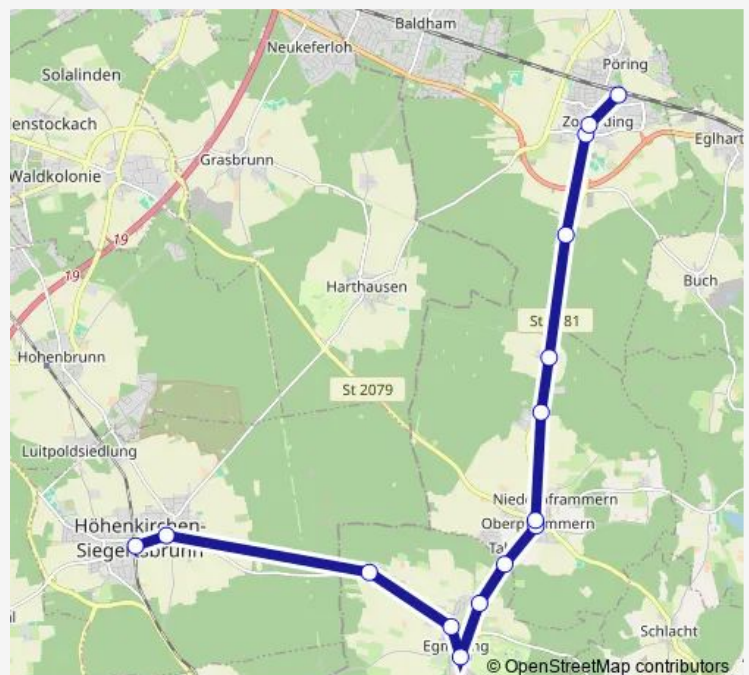

Egmating, Schule

Orthofen (b. Egmating)

Tal (Oberpframmern)

Oberpframmern, Gh. Neuwirt

Oberpfram., Zornedinger Str.

Aich

Wolfersberg

Zorneding, Wasserwerk

Zorneding, Bucher Straße

Zorneding, Bahnhofstraße

Zorneding

### Route schedule

Höhenkirchen-Siegertsbrunn — Zorneding

Monday 05:25-22:25

Tuesday 05:25-22:25

Wednesday 05:25-22:25

Thursday 05:25-22:25

Friday 05:25-22:25

Saturday 06:25-22:25

### Route info

Direction: Höhenkirchen-Siegertsbrunn

Stops: 15

Trip Duration: 0 hour 29 min

456 — Zorneding - Oberpframmern - Egmating - Höhenkirchen-Siegertsbrunn