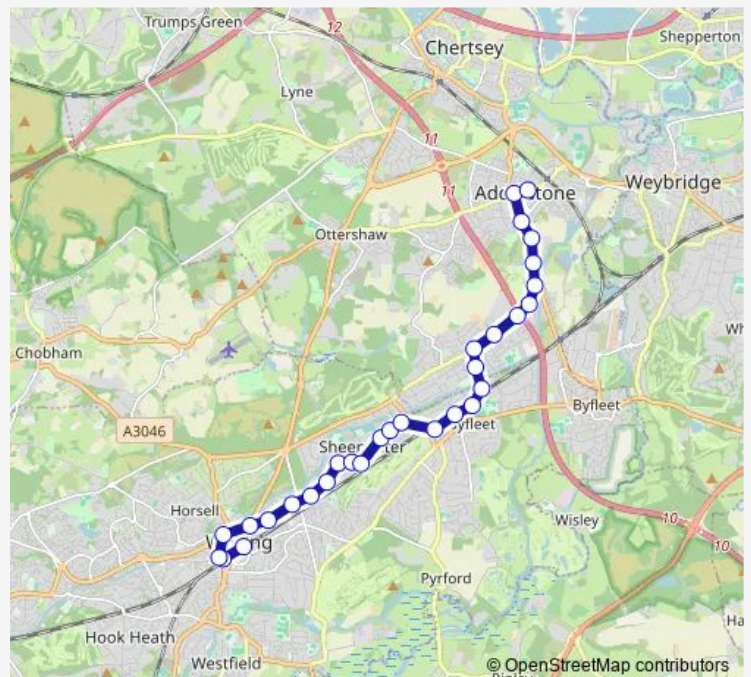

Thursday —

Friday —

Saturday —

Sunday 08:33-19:33

Route info

Direction: Woking Railway Station

Stops: 30

Trip Duration: 0 hour 28 min

■ 456 — Addlestone - Woking

Heathervale Road

Pinewood Avenue

Marshall Place

White Hart

Bates Walk

Westerham Close

Crockford Park Road

Crouch Oak Lane

Tesco

Direction

Tesco — Woking Railway Station

28 stops

[Open route schedule](#)

Tesco

Dukes Court

—

Friday

—

Saturday

—

Sunday

08:07-19:07

Route info