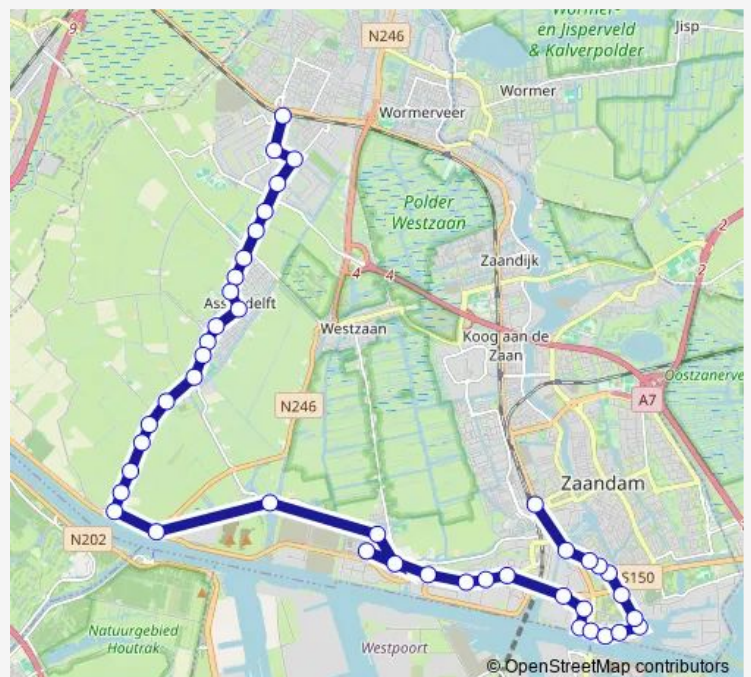

### Route schedule

Assendelft, Station Krommenie-Assendelft — Zaandam, Station

Monday 06:59-18:49

Tuesday 06:59-18:49

Wednesday 06:59-18:49

Thursday 06:59-18:49

Friday 06:59-18:49

Saturday 08:00-17:50

### Route info

Direction: Assendelft, Station Krommenie-Assendelft

Stops: 43

Trip Duration: 0 hour 45 min

456 — Assendelft - Zaandam

BusMaps

Nauerna, Sluisbrug

Westzaan, Lexion

## Route info

Direction: Zaandam, Station

Stops: 43

Trip Duration: 0 hour 41 min

Assendelft, Koreman

Assendelft, Haster

Assendelft, Van Vliet

Assendelft, 't Witte Huis