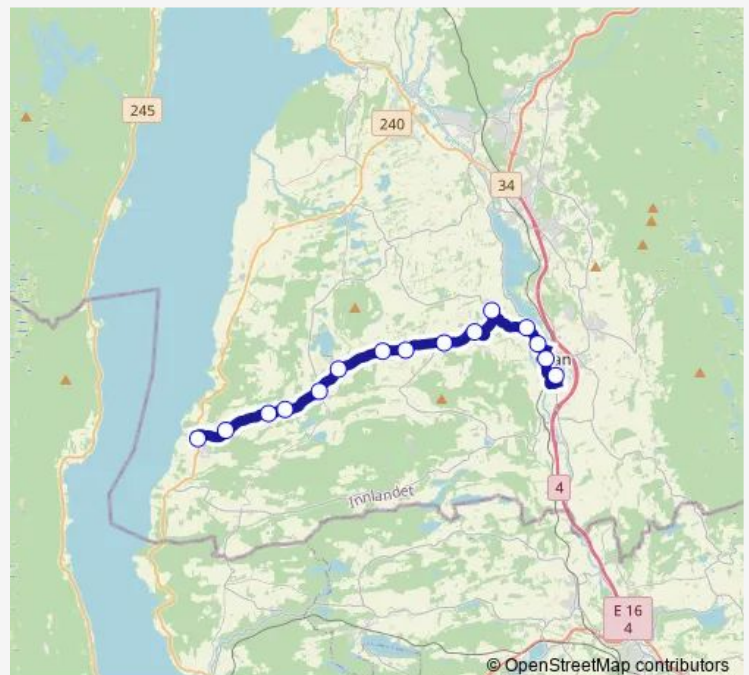

Bjørgesvingen

Koller

Gran sør

Gran stasjon

Route schedule

Raknerud — Gran stasjon

Monday	—
Tuesday	14:50
Wednesday	14:50
Thursday	14:50
Friday	—
Saturday	—
Sunday	—

Route info

Direction: Raknerud

Stops: 6

Trip Duration: 0 hour 10 min

■ 456 — Gran-Grymyr

Direction

Sanne skole — Mellerud

7 stops

[Open route schedule](#)