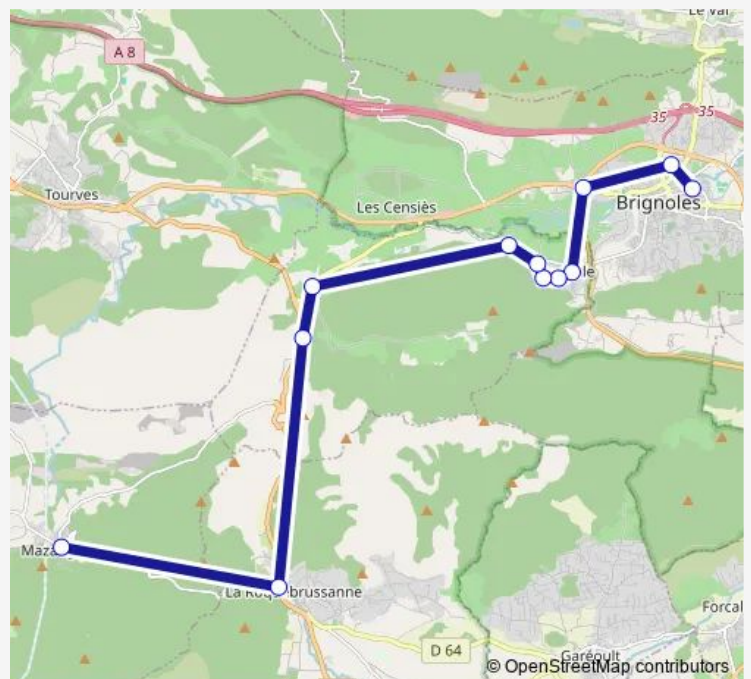

Route schedule

Place Clemenceau (Ets Jeanne d'Arc) — Place Péri - Mazaugues

Monday	12:10-18:10
Tuesday	12:10-18:10
Wednesday	12:10-18:10
Thursday	12:10-18:10
Friday	12:10-18:10
Saturday	—
Sunday	—

Route info

Direction: Place Clemenceau (Ets Jeanne d'Arc)

Stops: 12

Trip Duration: 0 hour 35 min

## Direction

Collège Paul Cézanne — Rocabeliere

9 stops

[Open route schedule](#)

Collège Paul Cézanne

Collège Jean Moulin

Parking Est

École Ducousso

## Route info

Direction: Place Péri - Mazaugues

Stops: 12

Trip Duration: 0 hour 40 min