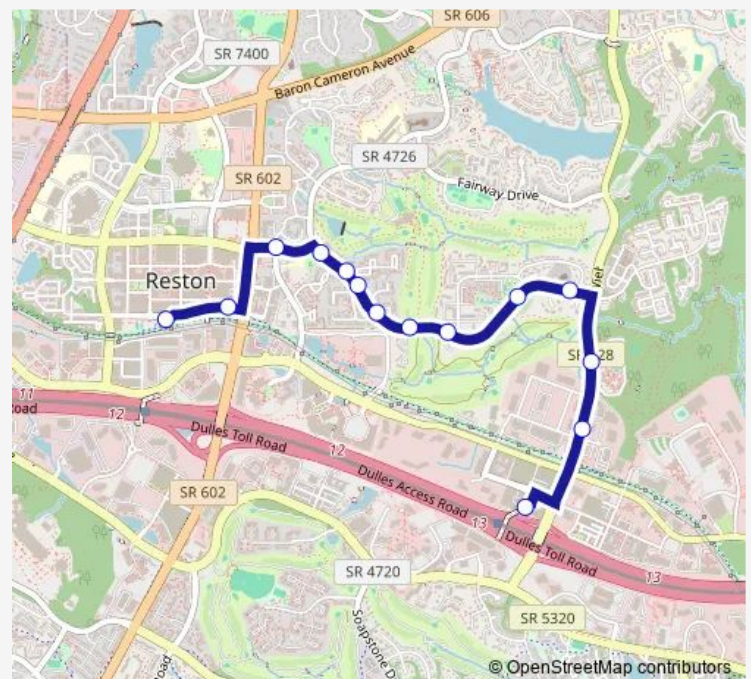

Wiehle @ Chestnut Grove

North Shore @ Wedge

North Shore @ Links (East)

North Shore @ Links (West)

North Shore @ Golf View

North Shore @ IVY OAK (South)

North Shore @ IVY OAK (North)

North Shore @ Charter Oak

Wednesday 05:44-20:14

Thursday 05:44-20:14

Friday 05:44-20:14

Saturday 07:14-20:14

Sunday 07:14-20:14

Route info

Direction: Wiehle Metro BAY E

Stops: 14

Trip Duration: 0 hour 12 min

559 — Reston TC- Wiehle

Direction

Reston Town Ctr — Wiehle Metro BAY E

13 stops

[Open route schedule](#)

Reston Town Ctr

Temporary @ OLD Reston Ave

Thursday 05:37-20:37

Friday 05:37-20:37

Saturday 07:37-20:37

Sunday 07:37-20:37

Route info

Direction: Reston Town Ctr

Stops: 13

Trip Duration: 0 hour 10 min