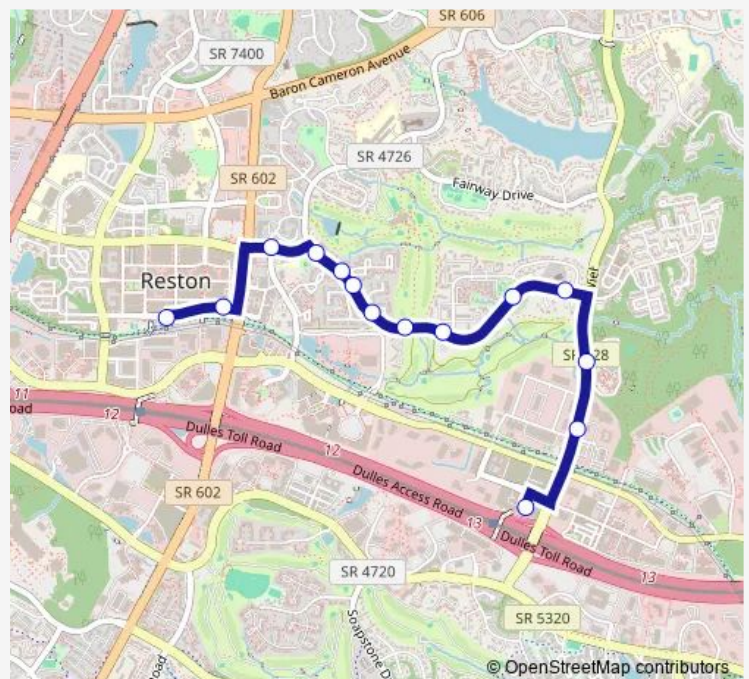

Wednesday 05:44-20:14

Thursday 05:44-20:14

Friday 05:44-20:14

Saturday 07:14-20:14

Sunday 07:14-20:14

Route info

Direction: Wiehle Metro BAY E

Stops: 14

Trip Duration: 0 hour 12 min

559 — Reston TC - Wiehle

Direction

Reston Town Ctr — Wiehle Metro BAY E

13 stops

[Open route schedule](#)

Reston Town Ctr

Temporary @ OLD Reston Ave

Wiehle @ Chestnut Grove

Wiehle @ Isaac Newton South

Wiehle Metro BAY E

Route schedule

Reston Town Ctr — Wiehle Metro BAY E

Monday 05:37-20:37

Tuesday 05:37-20:37

Wednesday 05:37-20:37

Thursday 05:37-20:37

Friday 05:37-20:37

Saturday 07:37-20:37

Sunday 07:37-20:37

Route info

Direction: Reston Town Ctr

Stops: 13

Trip Duration: 0 hour 10 min