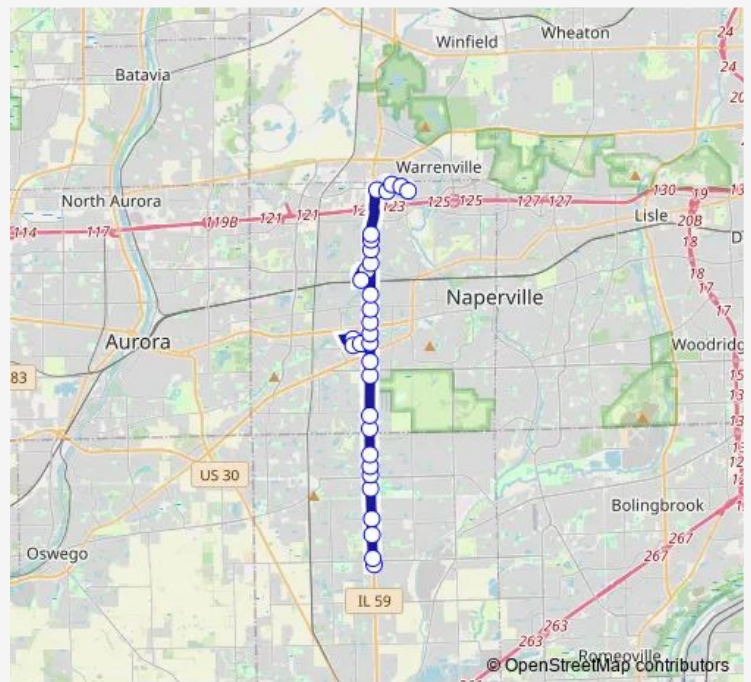

**Bus 559 Illinois Route 59**

[Go to website](#)

**Direction**  
 High Meadow Rd & Illinois Route 59 — 2012 Corporate Ln  
 33 stops  
[Open route schedule](#)

- High Meadow Rd & Illinois Route 59
- Illinois Route 59 & Hassert Blvd/111th St
- Illinois Route 59 & Royal Worlington Dr
- Illinois Route 59 & 103rd St
- Illinois Route 59 & Lacrosse Ln (N)
- Illinois Route 59 & 95th St
- Illinois Route 59 & Cantore Rd
- Illinois Route 59 & Leverenz Rd
- Illinois Route 59 & 87th St/White Eagle Dr
- Illinois Route 59 & Macom Dr
- Illinois Route 59 & Beebe Dr
- Illinois Route 59 & Audrey Ave
- Mccoy Dr & Illinois Route 59
- Fox Valley Center Dr & Entrance Rd #2
- Fox Valley Mall
- 4333 Fox Valley Center Dr
- Fox Valley Center Dr & Entrance Rd #2
- Illinois Route 59 & Mccoy Dr
- Illinois Route 59 & La Fox Ave
- Illinois Route 59 & Aurora Ave/New York St
- Meijer (264 S. Illinois Route 59)

**Route schedule**  
 High Meadow Rd & Illinois Route 59 — 2012 Corporate Ln

Monday	06:13-19:41
Tuesday	06:13-19:41
Wednesday	06:13-19:41
Thursday	06:13-19:41
Friday	06:13-19:41
Saturday	08:10-19:10
Sunday	—

**Route info**  
 Direction: High Meadow Rd & Illinois Route 59  
 Stops: 33  
 Trip Duration: 0 hour 50 min

559 — Illinois Route 59 **BusMaps**

Illinois Route 59 & Glacier Park Ave/Meridian Pkwy

Aurora Rd & Illinois Route 59

Direction: 2012 Corporate Ln

Stops: 35

Trip Duration: 0 hour 57 min

Illinois Route 59 & White Eagle Dr/87th St

Illinois Route 59 & Leverenz Rd

Illinois Route 59 & Cantore Rd

Illinois Route 59 & 95th St

Illinois Route 59 & Lacrosse Ln (N)