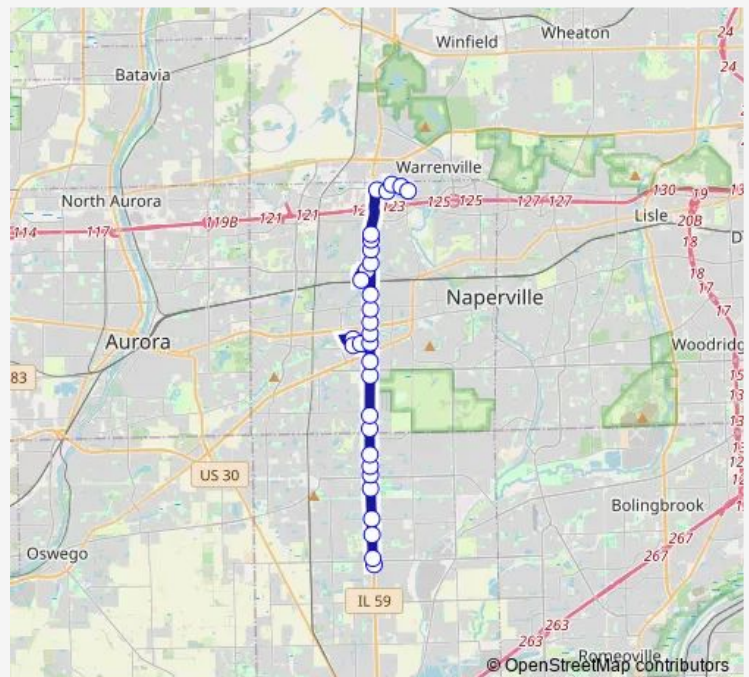

Illinois Route 59 & Macom Dr

Illinois Route 59 & Beebe Dr

Illinois Route 59 & Audrey Ave

McCoy Dr & Illinois Route 59

Fox Valley Center Dr & Entrance Rd #2

Fox Valley Mall

4333 Fox Valley Center Dr

Fox Valley Center Dr & Entrance Rd #2

Illinois Route 59 & McCoy Dr

Illinois Route 59 & La Fox Ave

Illinois Route 59 & Aurora Ave/New York St

Meijer (264 S. Illinois Route 59)

Route schedule

High Meadow Rd & Illinois Route 59 — 2012 Corporate Ln

Monday 06:13-19:41

Tuesday 06:13-19:41

Wednesday 06:13-19:41

Thursday 06:13-19:41

Friday 06:13-19:41

Saturday 08:10-19:10

Sunday —

Route info

Direction: High Meadow Rd & Illinois Route 59

Stops: 33

Trip Duration: 0 hour 50 min

559 — Illinois Route 59

Illinois Route 59 & Glacier Park Ave/Meridian Pkwy

Aurora Rd & Illinois Route 59

Route 59 Metra Station (N)