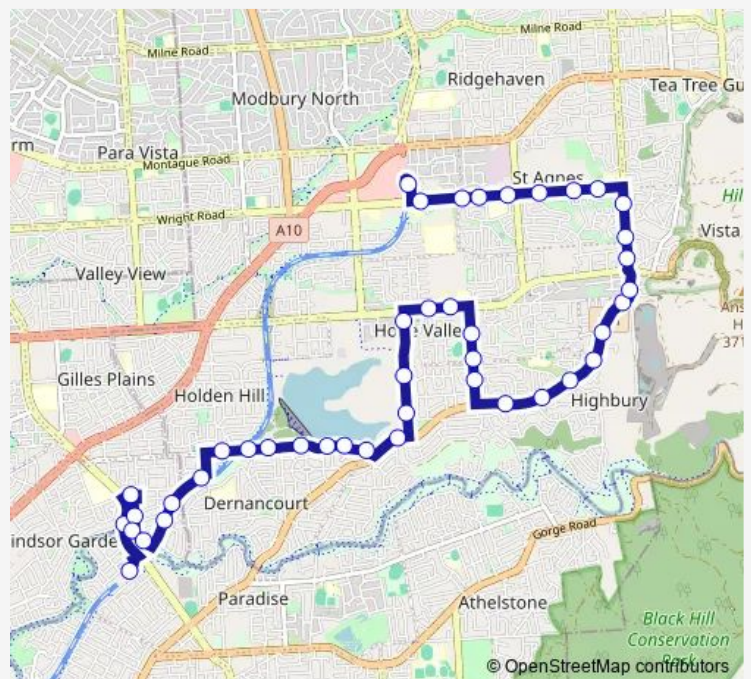

Stop 33 Lyons Rd - North side

Stop 34 Lower North East Rd - North side

Stop 34A Awoonga Rd - West side

Stop 34B Awoonga Rd - West side

Stop 34C Awoonga Rd - West side

### Route schedule

Zone E Paradise Interchange - North West side — Zone G Tea Tree Plaza Interchange - East side

Monday 07:28-15:15

Tuesday 07:28-15:15

Wednesday 07:28-15:15

Thursday 07:28-15:15

Friday 07:28-15:15

### Route info

Direction: Zone E Paradise Interchange - North West side

Stops: 43

Trip Duration: 0 hour 26 min

559 — Tea Tree Plaza Interchange to Paradise Interchange

Stop 35 Grand Junction Rd - North side

Stop 35A Grand Junction Rd - North side

Stop 37A Valley Rd - East side

Stop 37 Valley Rd - East side

Stop 36A Valley Rd - East side

Stop 37L Lower North East Rd - North side

Stop 38L Lower North East Rd - North side