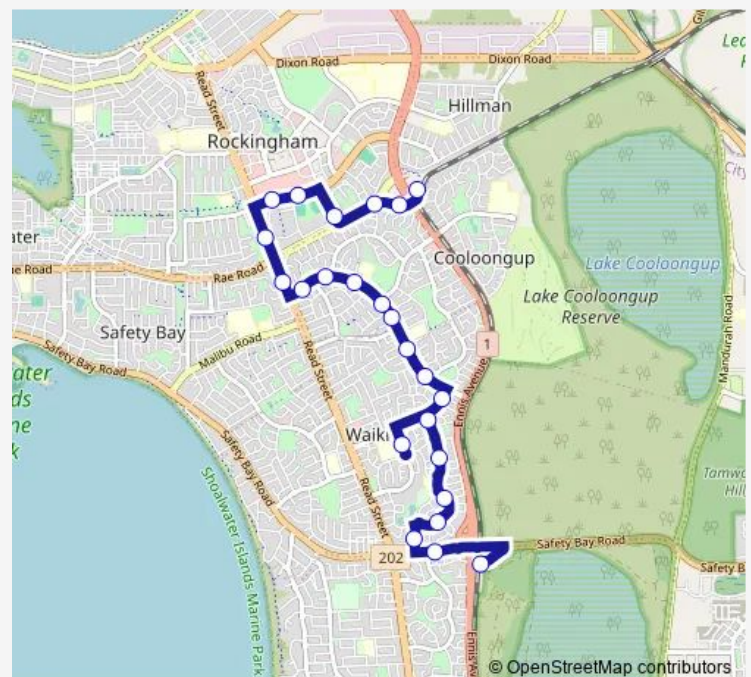

Harrington Waters Dr Before Sunderland Way

Harrington Waters Dr After Thirlmere Link

Route schedule

Rockingham Stn Stand 5 — Warnbro Stn Stand 7

Monday 07:27-20:16

Tuesday 07:27-20:16

Wednesday 07:27-20:16

Thursday 07:27-20:16

Friday 07:27-20:16

Saturday 07:08-18:16

Sunday 08:01-18:46

Route info

Direction: Rockingham Stn Stand 5

Stops: 25

Trip Duration: 0 hour 29 min

Harrington Waters Dr After Abbeytwon Cir

Ambleside Pde After Harrington Waters Dr

Safety Bay Rd After The Avenue

Warnbro Stn Stand 7

Direction

Rockingham Stn Stand 5 — Warnbro Stn Stand 7

34 stops

[Open route schedule](#)

Rockingham Stn Stand 5

Wednesday 07:36-20:44

Thursday 07:36-20:44

Friday 07:36-20:44

Saturday 06:52-19:36

Sunday 07:21-18:21

Route info

Direction: Warnbro Stn Stand 6

Stops: 24