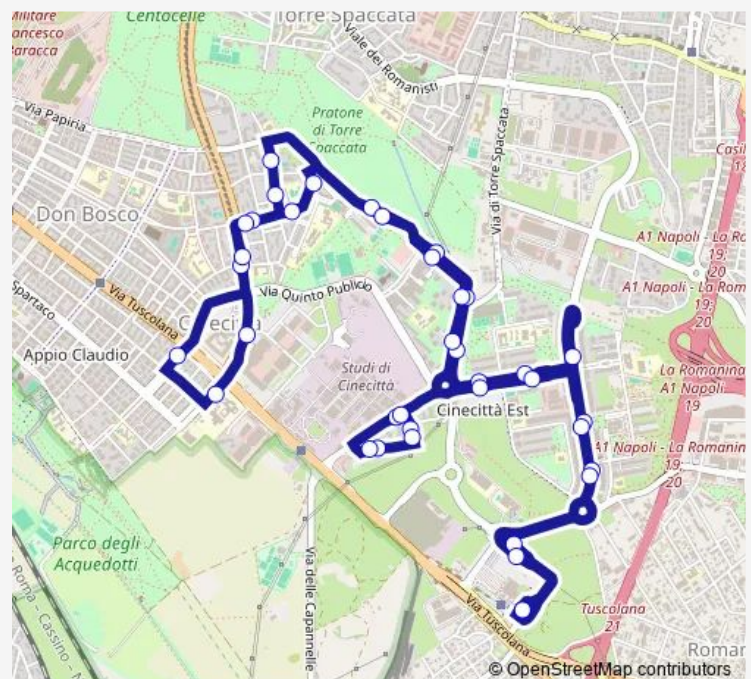

Direction

ANAGNINA (MA) — ANAGNINA (MA)

38 stops

[Open route schedule](#)

ANAGNINA (MA)

GIUDICE/VIOLA

Ciamarra/Leonardi

CIAMARRA/RUFFO

TOGLIATTI/TUSCOLANA

Route schedule

ANAGNINA (MA) — ANAGNINA (MA)

Monday 05:10-24:00

Tuesday 05:10-24:00

Wednesday 05:10-24:00

Thursday 05:10-24:00

Friday 05:10-24:00

Saturday 05:10-24:00

Sunday 05:10-24:00

Route info

Direction: ANAGNINA (MA)

Stops: 38

Trip Duration: 0 hour 48 min

TOGLIATTI/STATILIO OTTATO

Chiovenda G./Togliatti

Torre Spaccata/Meattini

Rizzieri/Torre Spaccata

Rizzieri/Oberto

Ciamarra/Ruffo

Ciamarra/Leonardi

GIUDICE/VIOLA

ANAGNINA (MA)

559 Bus time schedules and route maps are available in an offline PDF at busmaps.com. Use the busmaps.com website to see live bus times, train schedule or subway schedule, and step-by-step directions for all public transit in Rome