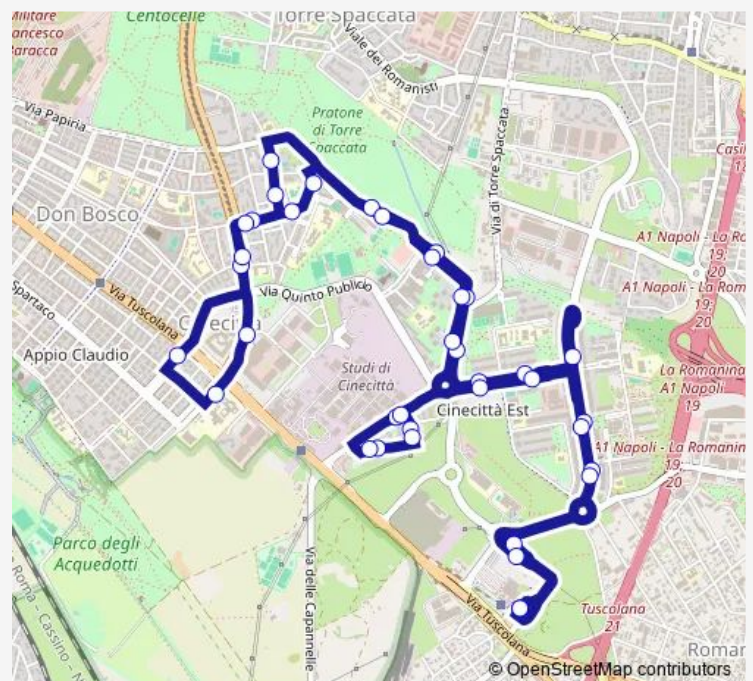

Subaugusta (Ma)

C.Ne Tuscolana

Togliatti/Tuscolana

Route schedule

Anagnina (Ma) — Anagnina (Ma)

Monday 05:10-24:00

Tuesday 05:10-24:00

Wednesday 05:10-24:00

Thursday 05:10-24:00

Friday 05:10-24:00

Saturday 05:10-24:00

Sunday 05:10-24:00

Route info

Direction: Anagnina (Ma)

Stops: 38

Trip Duration: 0 hour 52 min

559

BusMaps

Togliatti/Stalio Ottato

Chiovenda G./Togliatti

Chiovenda G./Buonamici

Buonamici

Pelizzi

Pelizzi/Vignali