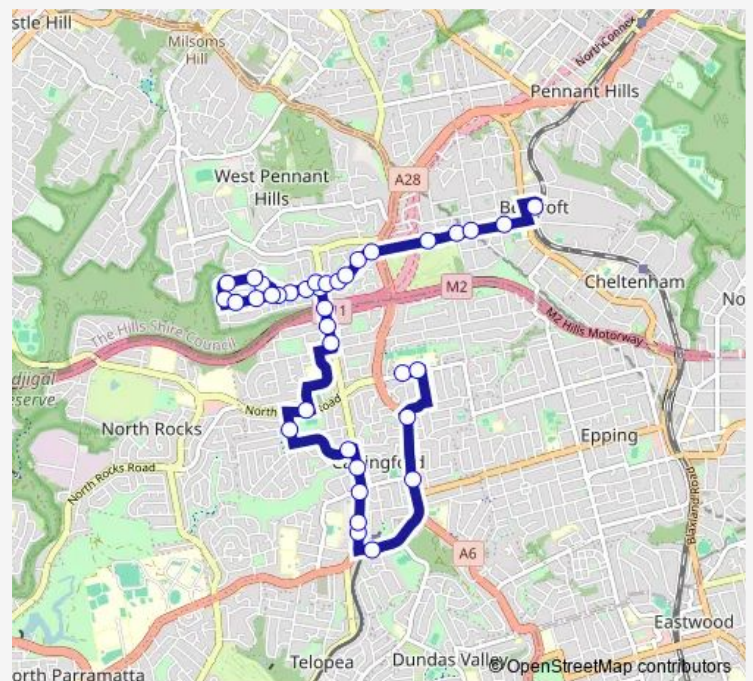

School Bus 725w St. Gerards Carlingford to Beecroft Station

[Go to website](#)

**Direction**

St Gerard's Primary School, North Rocks Rd — Beecroft Station, Wongala Cres

37 stops

[Open route schedule](#)

- St Gerard's Primary School, North Rocks Rd
- Roselea Public School, North Rocks Rd
- Carlingford Baptist Church, Pennant Hills Rd
- Carlingford Court, Pennant Hills Rd
- Pennant Hills Rd Opp Lloyds Av
- Jenkins Rd Opp James St
- Jenkins Rd Opp Post Office St
- Jenkins Rd Before Moseley St
- Jenkins Rd After Baker St
- Parkland Rd Opp Wyburn Av
- Farnel Av Opp North Rocks Park
- North Rocks Rd Opp Don Moore Community Centre
- Oakes Rd After Murray Farm Rd
- Oakes Rd At Hillside Lane
- Oakes Rd After Carmen Dr
- Oakes Rd Opp Eaton Rd
- Eaton Rd Opp Riley Av
- Eaton Rd Opp Francis Oakes Way
- Eaton Rd Opp Stanton Dr
- Stanton Dr At Moolanda Av
- Range Rd After Stanton Dr

Route schedule

St Gerard's Primary School, North Rocks Rd — Beecroft Station, Wongala Cres

Monday	15:10
Tuesday	15:10
Wednesday	15:10
Thursday	15:10
Friday	15:10
Saturday	—
Sunday	—

Route info

Direction: St Gerard's Primary School, North Rocks Rd

Stops: 37

Trip Duration: 0 hour 37 min

725w — St. Gerards Carlingford to Beecroft Station

Range Rd Opp Heidi Pl

Range Rd After Moolanda Av

Eaton Rd After Range Rd

Eaton Rd Before Stanton Dr

Eaton Rd At Stanton Dr

Copeland Rd At Hull Rd

Copeland Rd After York St

Beecroft Station, Wongala Cres

725w School Bus time schedules and route maps are available in an offline PDF at [busmaps.com](https://busmaps.com). Use the [busmaps.com](https://busmaps.com) website to see live bus times, train schedule or subway schedule, and step-by-step directions for all public transit in Parramatta