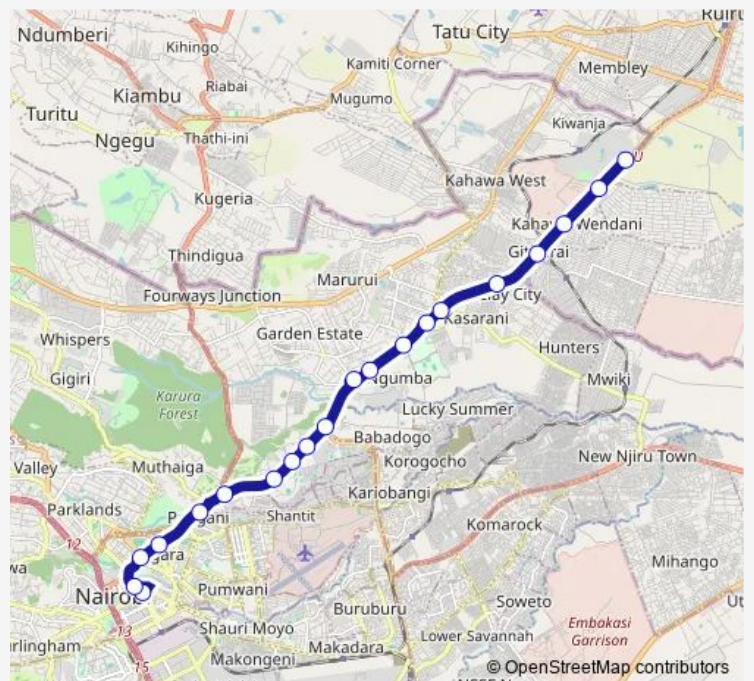

Bus 45K Odeon-Pangani-Roysabu-Githurai-Ku

[Go to website](#)

Direction

Ku — Odeon

21 stops

[Open route schedule](#)

- Ku
- Kahawa Sukari
- Kahawa Wendani
- Githurai
- Car Wash
- Roysambu Footbridge
- Stadium
- Safari Park
- Garden City/Homeland Inn
- Roasters
- Allsops
- Drive In
- KCA/Survey
- Utalii
- Muthaiga
- Pangani/Muthaiga Footbridge
- Guru Nanak
- Desai
- Ngara Stage
- Koja
- Odeon

Route schedule

Ku — Odeon

Monday	06:00
Tuesday	06:00
Wednesday	06:00
Thursday	06:00
Friday	06:00
Saturday	06:00
Sunday	06:00

Route info

Direction: Ku

Stops: 21

Trip Duration: 0 hour 42 min

45K — Odeon-Pangani-Roysabu-Githurai-Ku

Direction

Odeon — Ku

20 stops

[Open route schedule](#)

Odeon

Koja

Ngara

KIE/Pioneer/Desai

Route schedule

Odeon — Ku

Monday 06:00

Tuesday 06:00

Wednesday 06:00

Thursday 06:00

Friday 06:00

Saturday 06:00