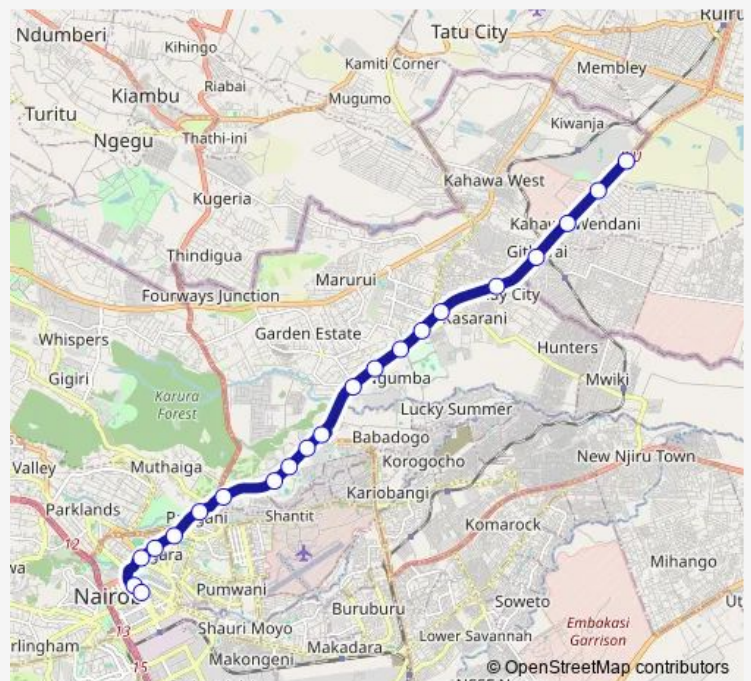

Bus 45k Odeon-Pangani-Roysabu-Githurai-Ku

[Go to website](#)

Direction

Odeon — Ku

20 stops

[Open route schedule](#)

- Odeon
- Koja
- Ngara
- KIE/Pioneer/Desai
- Pangani/Muthaiga Footbridge
- Muthaiga
- NYS/Utalii
- KCA/Survey
- Drive In
- Allsops
- Roasters/Naivas
- Homeland/Garden City
- Safari Park/Usiu
- Roysambu
- Roysambu Footbridge
- Car Wash Footbridge
- Githurai
- Kahawa Wendani
- Kahawa Sukari
- Ku

Route schedule

Odeon — Ku

Monday	06:00
Tuesday	06:00
Wednesday	06:00
Thursday	06:00
Friday	06:00
Saturday	06:00
Sunday	06:00

Route info

Direction: Odeon

Stops: 20

Trip Duration: 0 hour 41 min

45k — Odeon-Pangani-Roysabu-Githurai-Ku

Direction

Ku — Odeon

21 stops

[Open route schedule](#)

Ku

Kahawa Sukari

Kahawa Wendani

Githurai

Odeon

Route schedule

Ku — Odeon

Monday 06:00

Tuesday 06:00

Wednesday 06:00

Thursday 06:00

Friday 06:00