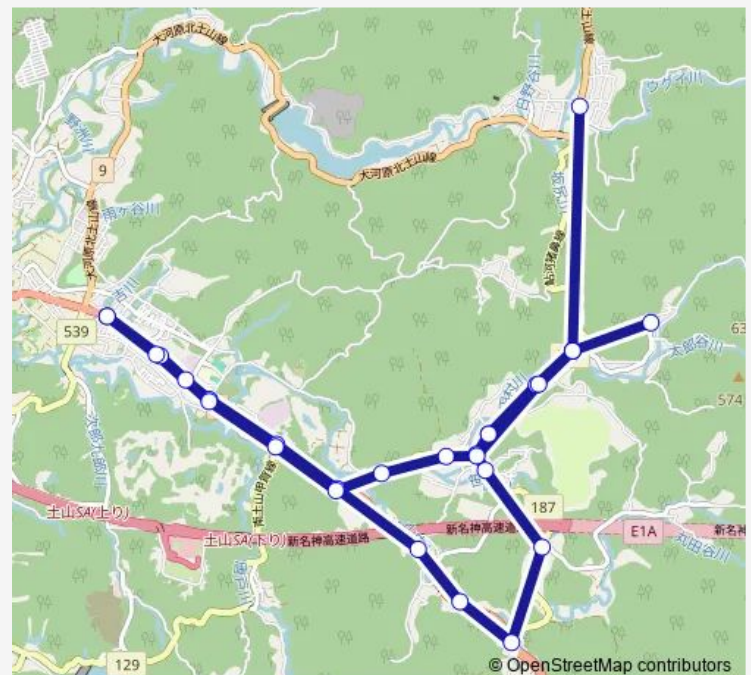

Stops: 27

Trip Duration: 0 hour 36 min

■ 山内巡回線

やまびこドーム

近江山内

かにが坂

田村神社

東土山

Thursday 06:42-18:20

Friday 06:42-18:20

Saturday —

Sunday —

Route info

Direction: 近江土山

Stops: 29

Trip Duration: 0 hour 39 min

Tuesday 11:00

Wednesday 11:00

Thursday 11:00

Friday 11:00

Saturday —

Sunday —

Route info

Direction: 近江土山

Stops: 21

Trip Duration: 0 hour 27 min

山内巡回線 Bus time schedules and route maps are available in an offline PDF at busmaps.com. Use the busmaps.com website to see live bus times, train schedule or subway schedule, and step-by-step directions for all public transit in Kameyama