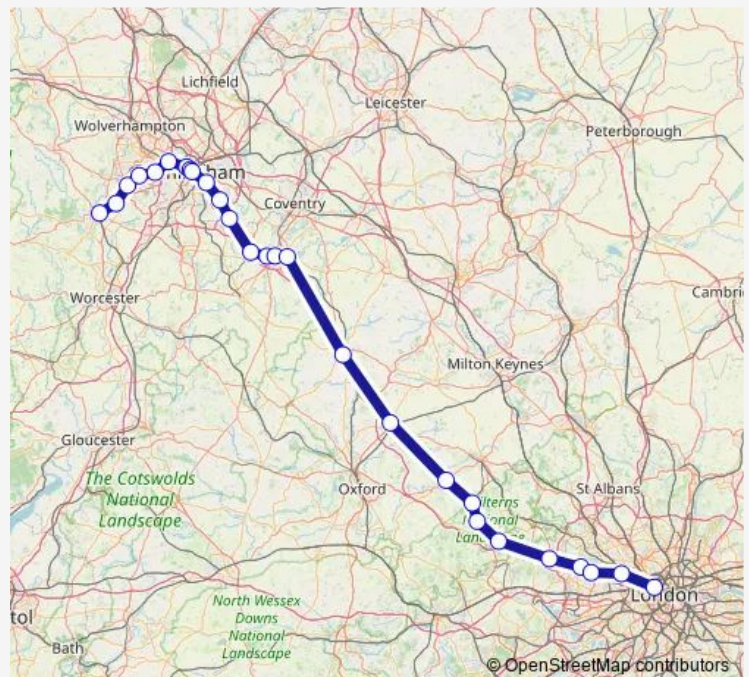

### Direction

Kidderminster — London Marylebone

27 stops

[Open route schedule](#)

- Kidderminster
- Blakedown
- Stourbridge Junction
- Cradley Heath
- Rowley Regis
- Smethwick Galton Bridge
- Jewellery Quarter
- Birmingham Snow Hill
- Birmingham Moor Street
- Tyseley
- Solihull
- Dorridge
- Hatton (Warks)
- Warwick Parkway
- Warwick
- Leamington Spa
- Banbury
- Bicester North
- Haddenham & Thame Parkway
- Princes Risborough
- Saunderton

### Route schedule

Kidderminster — London Marylebone

Monday	07:10
Tuesday	07:10
Wednesday	07:10
Thursday	07:10
Friday	07:10
Saturday	06:37-07:12
Sunday	09:40-10:30

### Route info

Direction: Kidderminster

Stops: 27

Trip Duration: 2 hour 31 min

■ Ch:Kid->Myb — CH train service from KID to Myb

High Wycombe

Gerrards Cross

West Ruislip

## Route info

Direction: Kidderminster

Stops: 26

Trip Duration: 2 hour 35 min

**Direction**

Kidderminster — London Marylebone

26 stops

[Open route schedule](#)