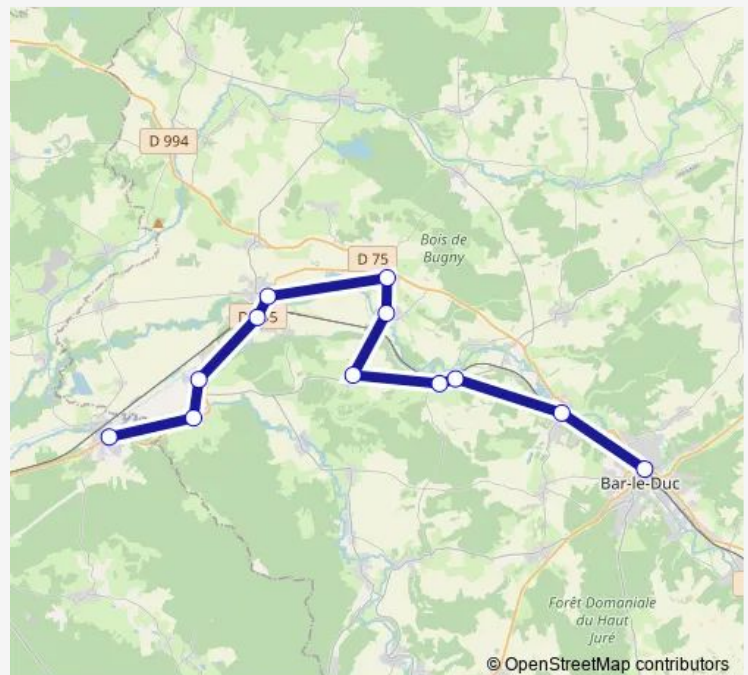

## Route schedule

BAR-LE-DUC - Gare Multimodale — Sermaize-LES-Bains  
- Jardin Anglais

Monday 07:30-19:10

Tuesday 07:30-19:05

Wednesday 07:30-19:10

Thursday 07:30-19:05

Friday 07:30-19:05

Saturday 09:30-17:20

## Route info

Direction: BAR-LE-DUC - Gare Multimodale

Stops: 12

Trip Duration: 0 hour 45 min