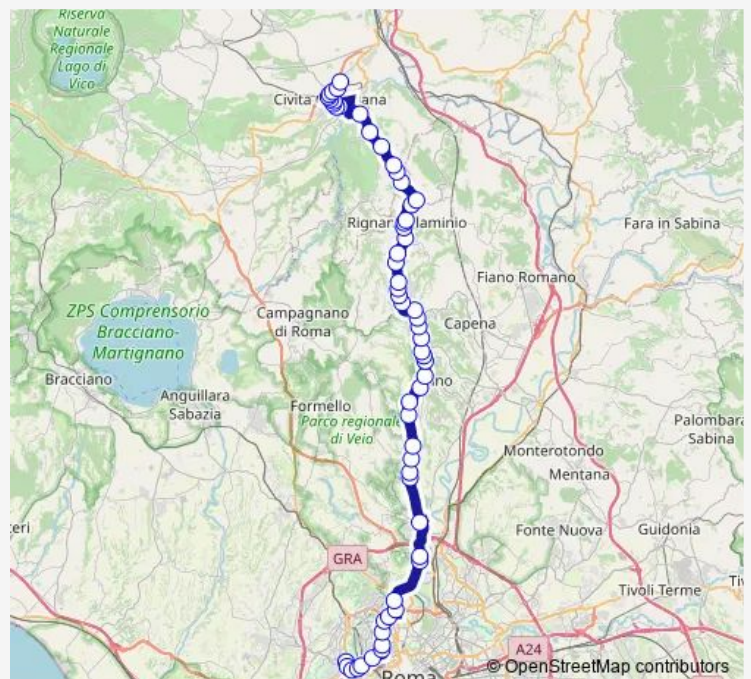

Roma | Stazione Sacrofano # f2239

Roma | Via Flaminia (Quarticciolo) # f2241

**Route schedule**

Roma | Capolinea Cornelia # f1 — Civita | Via Terni Via Palombara # f2266

Monday	—
Tuesday	—
Wednesday	15:30
Thursday	15:30
Friday	15:30
Saturday	16:30
Sunday	16:30

**Route info**

Direction: Roma | Capolinea Cornelia # f1

Stops: 59

Trip Duration: 1 hour 45 min

Roma Cornelia - Civita Castellana # Jj099d

Riano | Via Flaminia Via Colle Rose # f2242

Riano | Via Flaminia Via Codette # f2243