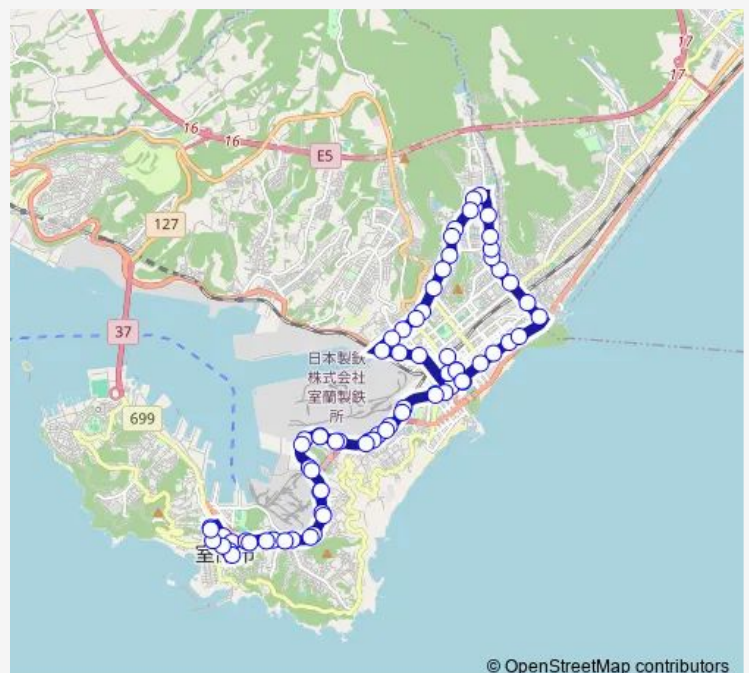

## Bus 中央町工大循環線 1 復 ( 鷺別・中島・東町-ターミナル行きに接続 )

[Go to website](#)

### Direction

undefined — undefined

0 stops

[Open route schedule](#)

### Route schedule

undefined — undefined

Monday	11:24
Tuesday	11:24
Wednesday	11:24
Thursday	11:24
Friday	11:24
Saturday	11:24
Sunday	11:24

### Route info

Direction:

Stops: 0

Trip Duration: – min

■ 中央町工大循環線 1 復 ( 鷺別・中島・東町ターミナル行きに接続 )

Bus time schedules and route maps are available in an offline PDF at [busmaps.com](https://busmaps.com). Use the [busmaps.com](https://busmaps.com) website to see live bus times, train schedule or subway schedule, and step-by-step directions for all public transit in Muroran