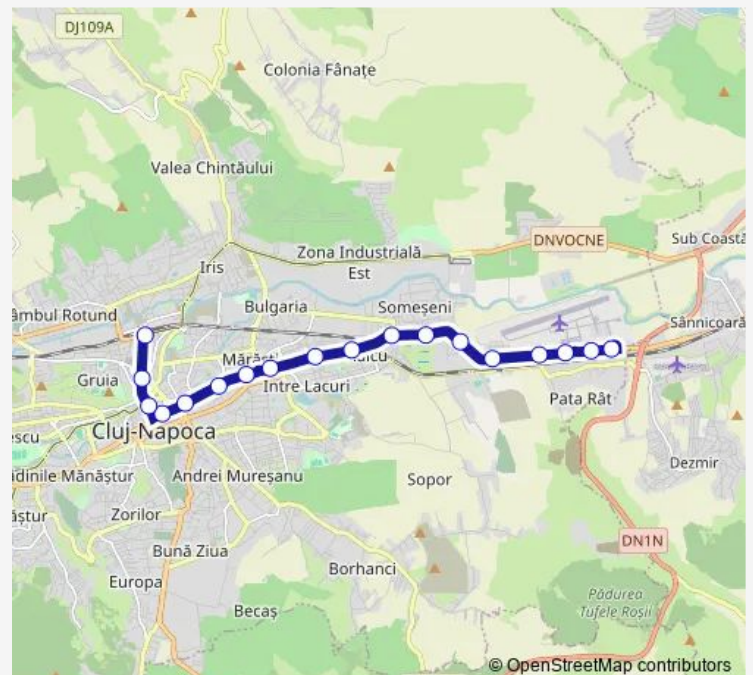

Trolleybus 5 P-ta Garii - str. Traian Vuia[Go to website](#)**Direction**

undefined — undefined

0 stops

[Open route schedule](#)**Route schedule**

undefined — undefined

Monday 04:58-22:50

Tuesday 04:58-22:50

Wednesday 04:58-22:50

Thursday 04:58-22:50

Friday 04:58-22:50

Saturday 05:15-21:50

Sunday 05:35-21:50

Route info

Direction:

Stops: 0

Trip Duration: – min

5 — P-ta Garii - str. Traian Vuia

Direction

Electromontaj Nord — P-a Gării Sosire

18 stops

[Open route schedule](#)

Electromontaj Nord

Aviaia Utilitară

Route schedule

Electromontaj Nord — P-a Gării Sosire

Monday 05:25-22:50

Tuesday 05:25-22:50

Wednesday 05:25-22:50

Thursday 05:25-22:50

Friday 05:25-22:50

Saturday 05:45-22:17