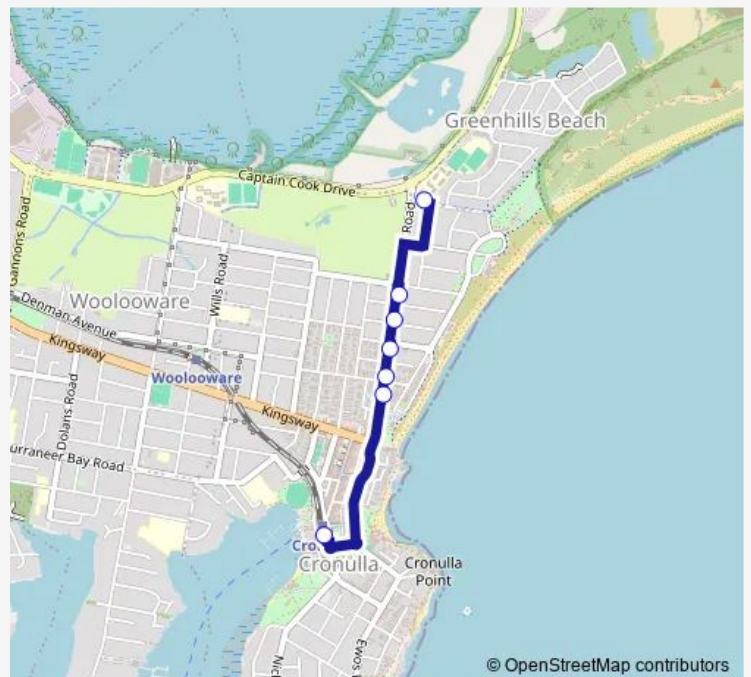

School Bus S370 Cronulla HS to Cronulla Station

[Go to website](#)

Direction

undefined — undefined

0 stops

[Open route schedule](#)

Route schedule

undefined — undefined

Monday 15:15

Tuesday 14:30

Wednesday 15:15

Thursday 14:30

Friday 15:15

Saturday —

Sunday —

Route info

Direction:

Stops: 0

Trip Duration: — min

© OpenStreetMap contributors

S370 — Cronulla HS to Cronulla Station