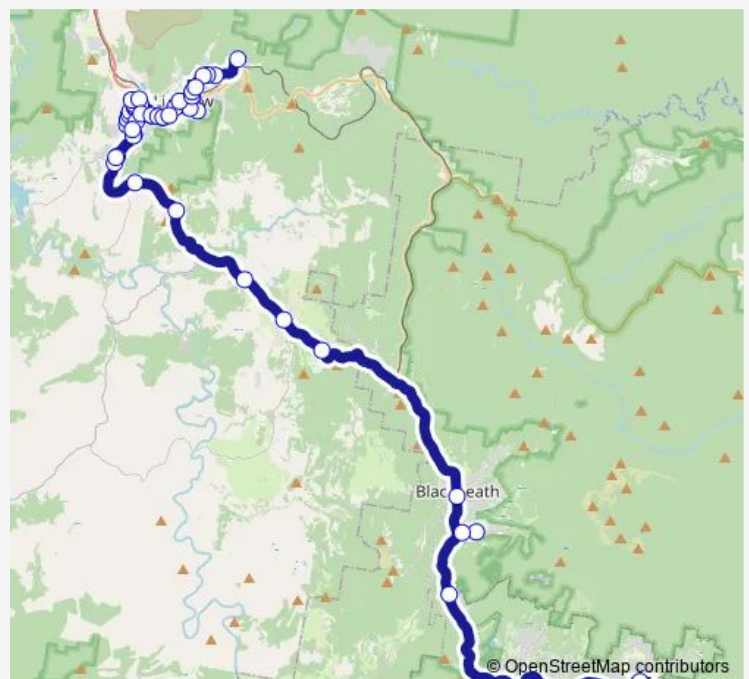

Stops: 50

Trip Duration: 2 hour 54 min

S370 — Elephant Bus - Lithgow Schools to Medlow Bath via Blackheath **BusMaps**

Tweed Rd At Tangent St

Tweed Rd At Outer Cres

Caroline Av At Great Western Hwy

Bayonet St Before Musket Pde

Amiens St Before Rabaul St

La Salle Academy

Great Western Hwy Before Robinia Dr

Great Western Hwy Opp Magpie Hollow Rd

Great Western Hwy Opp Forty Bends Rd

3096 Great Western Hwy

2598 Great Western Hwy

2360 Great Western Hwy

Landa St After Tweed Rd

Route schedule

Donald St At Union St — Victoria Av Before Mills St

Monday 07:10

Tuesday 07:10

Wednesday 07:10

Thursday 07:10

Friday 07:10

Saturday —

Sunday —

Route info

Direction: Donald St At Union St

Stops: 45

Trip Duration: 1 hour 55 min

Landa St At Gareel St

Landa St Opp Bourke St