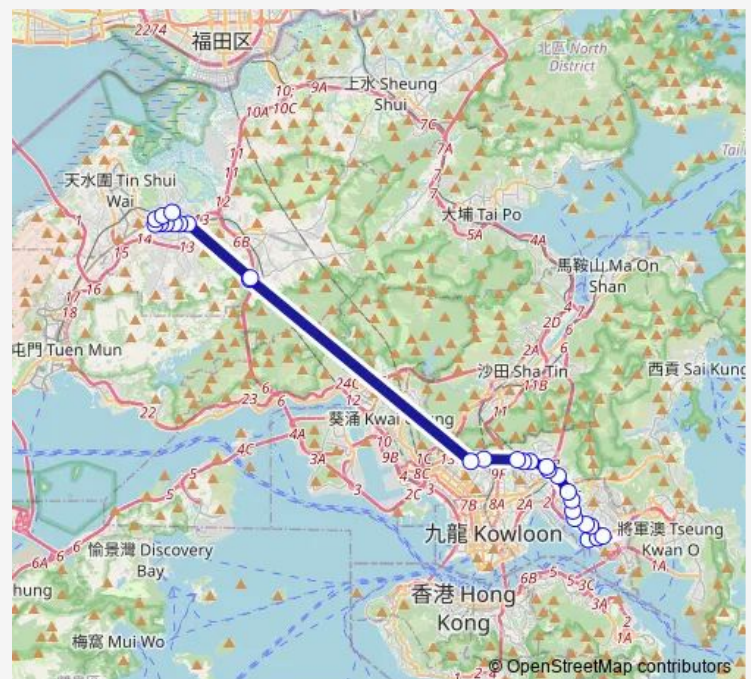

[Ctb] Shing YIP Street Rest Garden[[Kmb] Shing YIP Street Rest Garden

[Kmb] Tsun YIP Lane, Kwun Tong

[Ctb] Millennium City, Kwun Tong Road[[Kmb] Kwun Tong BBI - Millennium City

[Ctb] Ting FU Street, Kwun Tong Road[[Kmb] Ting FU Street, Kwun Tong

[Ctb] Lower Ngau TAU KOK Estate, Kwun Tong Road[[Kmb] Lower Ngau TAU KOK Estate

[Kmb+Ctb] Kowloon BAY Station/
Kowloon BAY Station, Kwun Tong Road[[Kmb] Kowloon BAY Station

[Kmb] KAI TAI Court

[Ctb] TAN Fung House Choi Hung Estate, Lung Cheung Road[[Kmb+Ctb] Ngau CHI WAN BBI - TAN Fung House/
 TAN Fung House Choi Hung Estate, Lung Cheung Road[[Kmb] Ngau CHI WAN BBI - TAN Fung House

[Ctb] Diamond Hill Station, Lung Cheung Road[[Kmb+Ctb] Diamond Hill Station/
Diamond Hill Station, Lung Cheung Road[[Kmb] Diamond Hill Station

[Kmb+Ctb] Wong TAI SIN BBI - Wong TAI SIN Temple/
Sha TIN Pass Road, Lung Cheung Road[[Kmb] Wong TAI SIN BBI - Wong TAI SIN Temple

[Ctb] Morse Park Swimming Pool, Lung Cheung Road[[Kmb+Ctb] Morse Park Swimming Pool/
Morse Park Swimming Pool, Lung Cheung Road[[Kmb] Morse Park Swimming Pool

Route schedule

[Kmb] Kwun Tong Ferry — [Kmb] Long Ping Station BUS Terminus[[Lwb] Long Ping Station

Monday	17:30-18:30
Tuesday	17:30-18:30
Wednesday	17:30-18:30
Thursday	17:30-18:30
Friday	17:30-18:30
Saturday	—
Sunday	—

Route info

Direction: [Kmb] Kwun Tong Ferry

Stops: 27

Trip Duration: 1 hour 27 min

268C — Long Ping Station - Kwun Tong Ferry